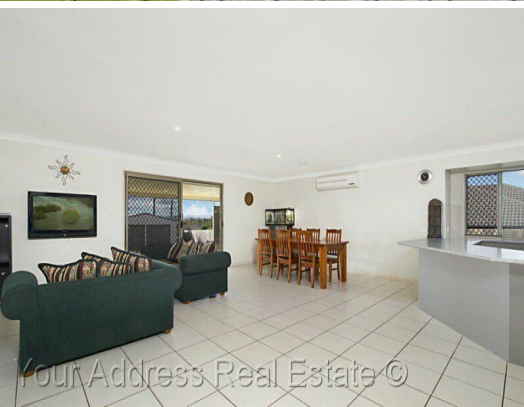

Your Address Real Estate ©