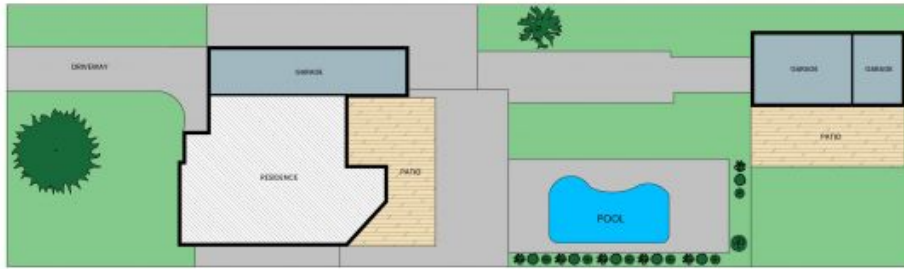

2 Panorama Parade Berkeley Vale, NSW

4 

1 

3 

4 

This one has it all!

Price: \$960,000

Volkan Akintetik

0499 830 247

Reece Caira

0431 013 342

2 Panorama Parade,
Berkeley Vale

Ground Floor

First Floor

GARAGE

The site plan and floor plan are not to scale; measurements are indicative in meters. Bushes and trees are places for illustration purposes. Plans should not be relied on. Interested parties should make and rely on their own enquiries. All other information provided has been collected from reliable sources but cannot be guaranteed for accuracy.