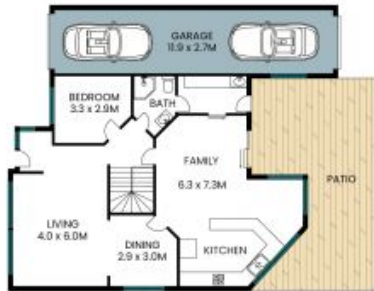

0499 830 247

Reece Caira

0431 013 342

2 Panorama Parade,
Berkeley Vale

Ground Floor

First Floor

GARAGE

The site plan and floor plan are not to scale; measurements are indicative in meters. Bushes and trees are places for illustration purposes. Plans should not be relied on. Interested parties should make and rely on their own enquiries. All other information provided has been collected from reliable sources but cannot be guaranteed for accuracy.