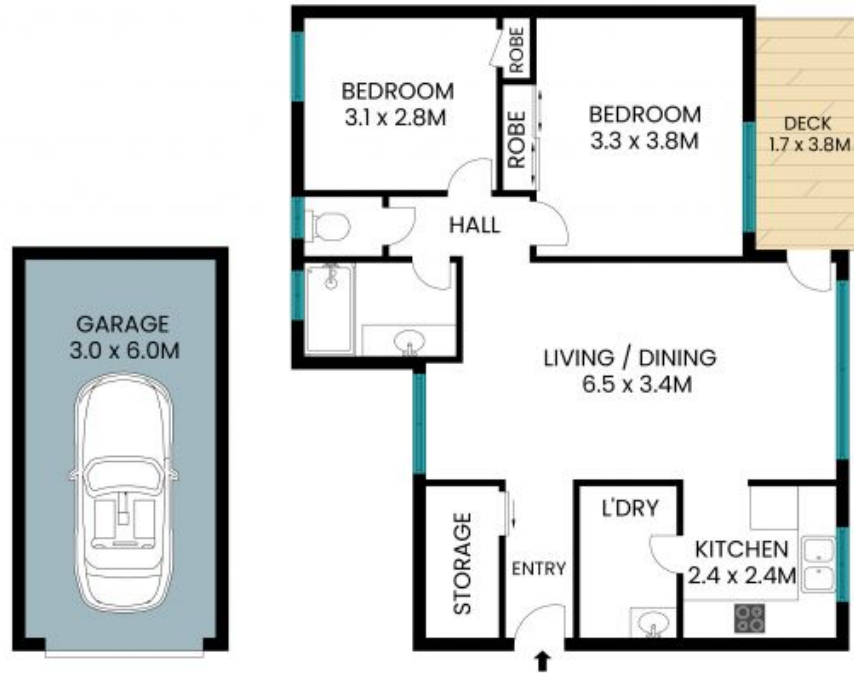

75/15 Lorraine Avenue Berkeley Vale, NSW

2

1

1

Quality two bedroom unit in popular over 55s complex!
No exit fees!

Price: \$360,000

Volkan Akintetik

0499 830 247

Reece Caira

0431 013 342

75/15 Lorraine Avenue,
Berkeley Vale

The site plan and floor plan are not to scale; measurements are indicative in meters. Bushes and trees are places for illustration purposes. Plans should not be relied on. Interested parties should make and rely on their own enquiries. All other information provided has been collected from reliable sources but cannot be guaranteed for accuracy.