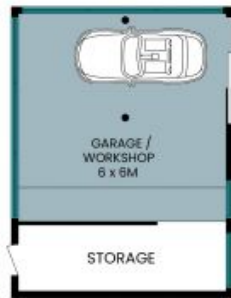

Price: \$730,000

Shanti Santhou

0437787221

110 Cresthaven Avenue,
Bateau Bay

Site Plan

Lower Level

Entry Level

The site plan and floor plan are not to scale; measurements are indicative in meters. Bushes and trees are places for illustration purposes. Plans should not be relied on. Interested parties should make and rely on their own enquiries. All other information provided has been collected from reliable sources but cannot be guaranteed for accuracy.