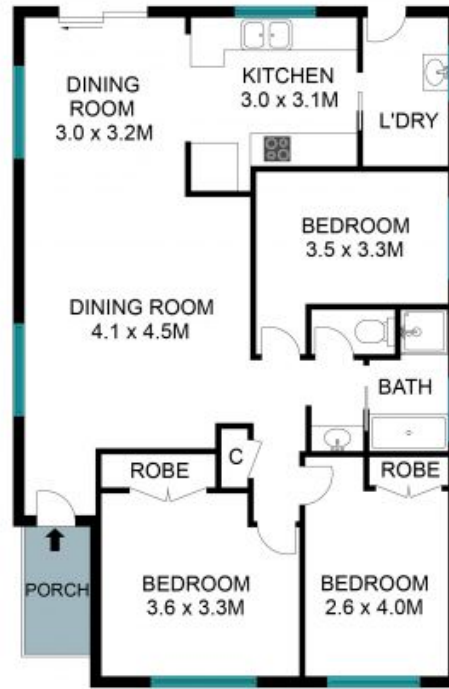

43 Elaine Avenue Berkeley Vale, NSW

3 

1 

1 

Entry level home in prized street!

Price: \$665,000

Volkan Akintetik

0499 830 247

Reece Caira

0431 013 342

43 Elaine Avenue,
Berkeley Vale

Site Plan

The site plan and floor plan are not to scale; measurements are indicative in meters. Bushes and trees are places for illustration purposes. Plans should not be relied on. Interested parties should make and rely on their own enquiries. All other information provided has been collected from reliable sources but cannot be guaranteed for accuracy.