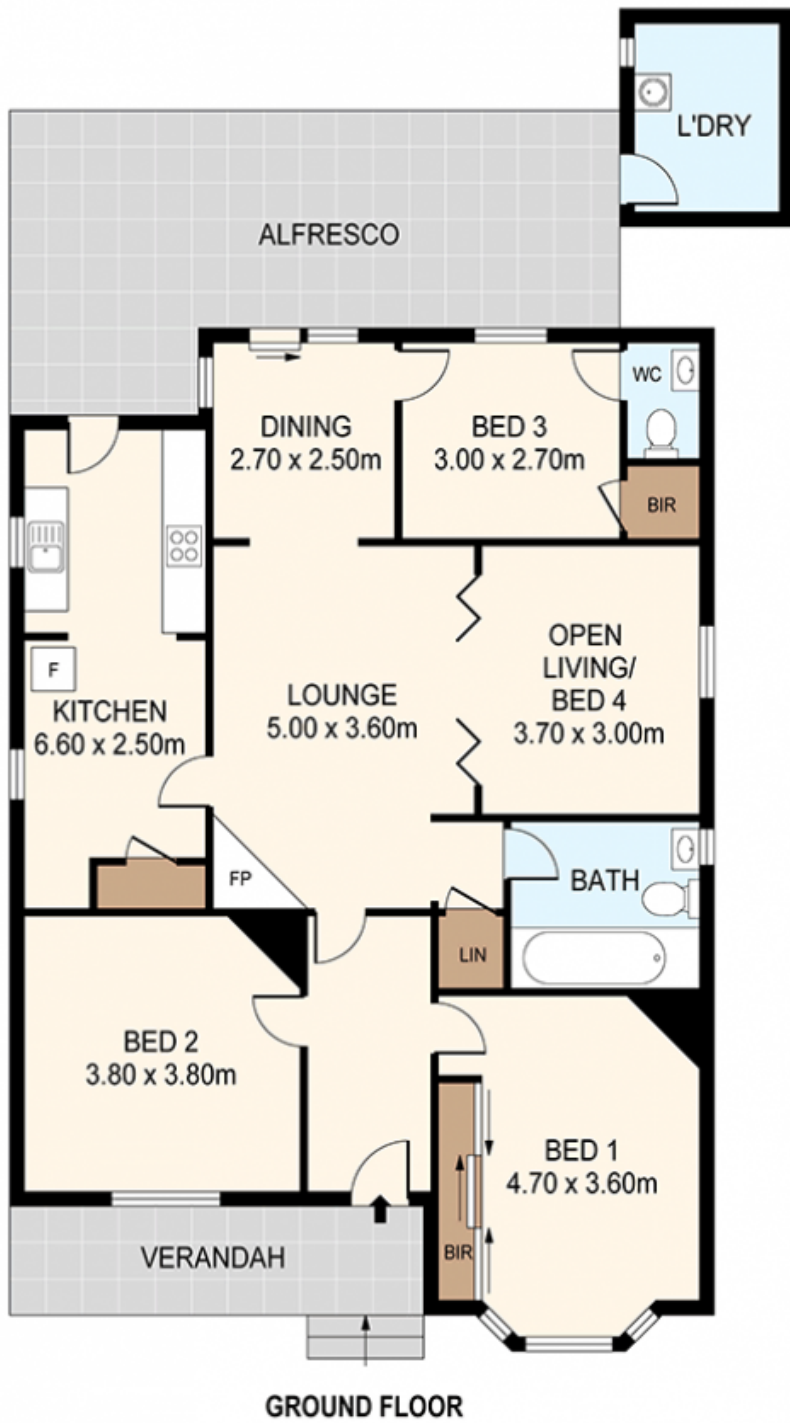

TOTAL AREA - 450sqm

DISCLAIMER: THIS IS FOR ILLUSTRATIVE PURPOSES ONLY. ALL DIMENSIONS ARE APPROXIMATE AND IT DOES NOT CONSTITUTE PART OF ANY LEGAL DOCUMENTS.

ADDRESS:
14 CLARENCE ROAD, ROCKDALE