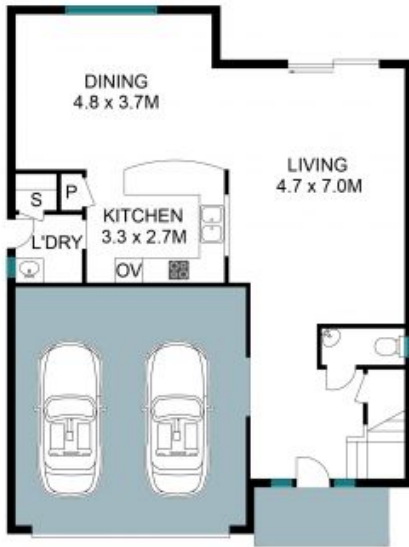

19 Greenwich Place Mardi, NSW

4 Bedroom Torrens Titled Residence in Exclusive Dress-Circle Location!

You are sure to be impressed by this amazing opportunity on offer in the exclusive, resort-style estate in Mardi. Positioned in a quiet, tucked away locale with access to the sparkling inground pool, picturesque parklands, tennis court, gym, BBQ area and clubhouse facilities ? enjoy the relaxing holiday ambience all year round!

Price:

Price Guide \$880,000

Alyce Lewis

0423 950 626

Lower Level

Upper Level

The site plan and floor plan are not to scale; measurements are indicative in meters. Bushes and trees are places for illustration purposes. Plans should not be relied on. Interested parties should make and rely on their own enquiries. All other information provided has been collected from reliable sources but cannot be guaranteed for accuracy.