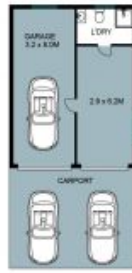

0499 830 247

Reece Caira

0431 013 342

207 Lakedge Avenue,
Berkeley Vale

Site Plan

The site plan and floor plan are not to scale; measurements are indicative in meters. Bushes and trees are places for illustration purposes. Plans should not be relied on. Interested parties should make and rely on their own enquiries. All other information provided has been collected from reliable sources but cannot be guaranteed for accuracy.