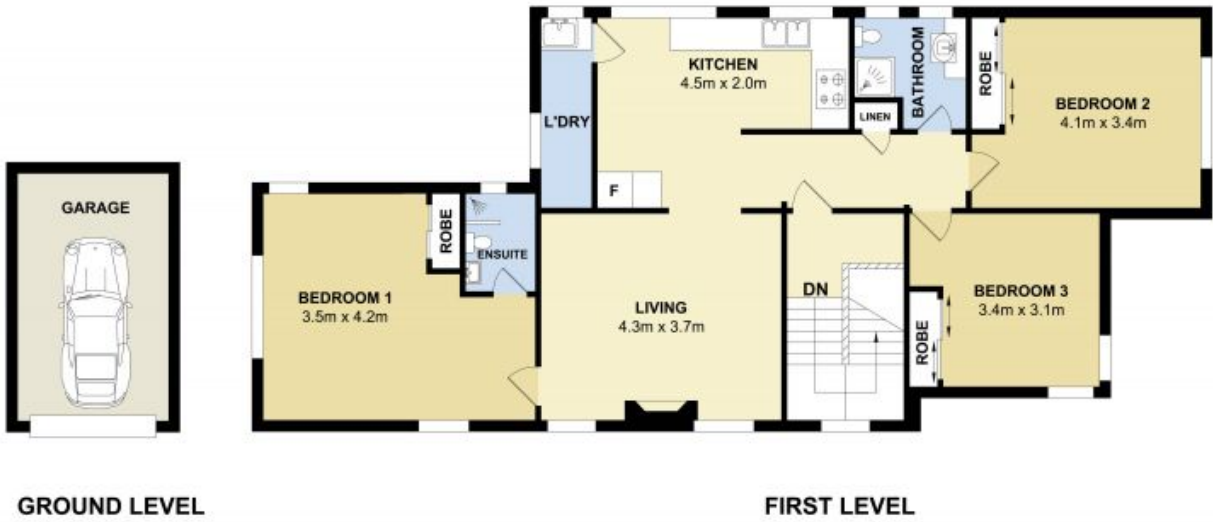

34A Portview Road Greenwich, NSW 3 2 1

Stylish, Old Style Renovated Apartment - Feline Friendly

Cats Considered on Application - Sorry No Puppy Dogs!!!

Price: DEPOSIT TAKEN
Available Date: 18/01/2023

Diane Shipley

0413 137 874

Georgina Williams

0434 808 839

34A Portview Road, Greenwich

Measurements are approximate. Not to scale. Illustrative purposes only.
 Open2view does not take any responsibility for any information supplied.