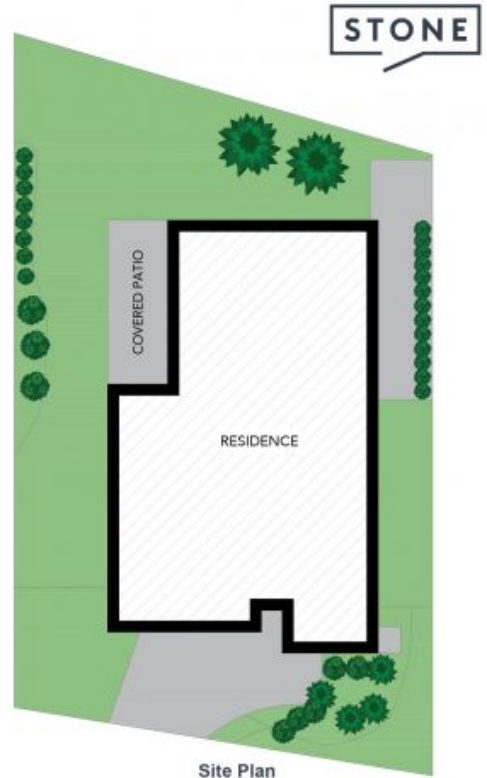

15 Emerald Drive Meroo Meadow, NSW

3 

2 

2 

**SOLD BY STONE REAL ESTATE | BARBARA COOPER**

Price:

Contact Agent

Wonderful family lifestyle on a carefree 626sqm block

**Barbara Cooper**

0402 726 793

15 Emerald Drive  
Meroo Meadow

Site Plan

The site plan and floor plan are not to scale; measurements are indicative and in metres. Bushes and trees are placed for illustration purposes. Plans should not be relied on. Interested parties should make and rely on their own enquiries. All other information provided has been collected from reliable sources but cannot be guaranteed for accuracy.