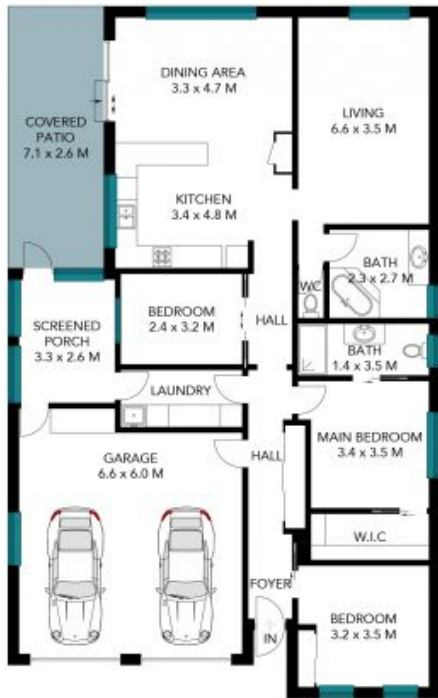

15 Emerald Drive Meroo Meadow, NSW

3 

2 

2 

**SOLD BY STONE REAL ESTATE | BARBARA COOPER**

Price:

Contact Agent

Wonderful family lifestyle on a carefree 626sqm block

**Barbara Cooper**

0402 726 793

15 Emerald Drive  
Meroo Meadow

Site Plan

The site plan and floor plan are not to scale; measurements are indicative and in metres. Bushes and trees are placed for illustration purposes. Plans should not be relied on. Interested parties should make and rely on their own enquiries. All other information provided has been collected from reliable sources but cannot be guaranteed for accuracy.