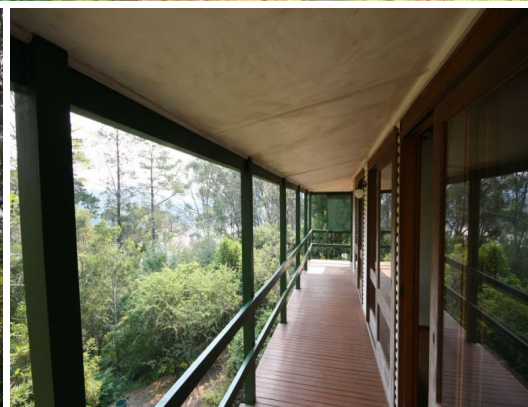

STONE

5638 Wisemans Ferry Road GUNDERMAN, NSW

2 

1 

2 BEDROOM HOME, RIVER VIEWS - LONG TERM LEASE

Located between Wisemans Ferry and Spencer.

Price: \$260 per week

Bond: \$1,040