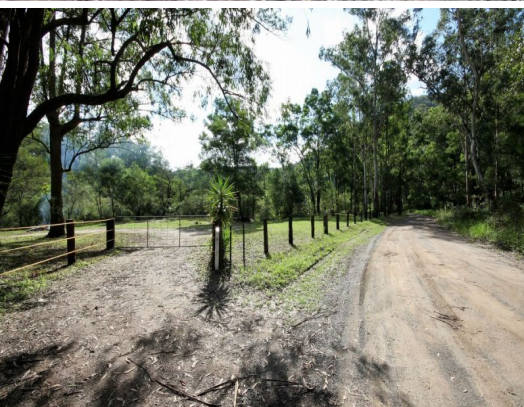

STONE

1547 Wollombi Road FERNANCES, NSW

**APPROX. 13.81 HECTARES (34 ACRE) BUSHLAND PROPERTY**

**Price:**

Contracts Exchanged @ \$255,000

Located approximately 16.4km past the village of St Albans and approximately 114km from Sydney is this bushland property.