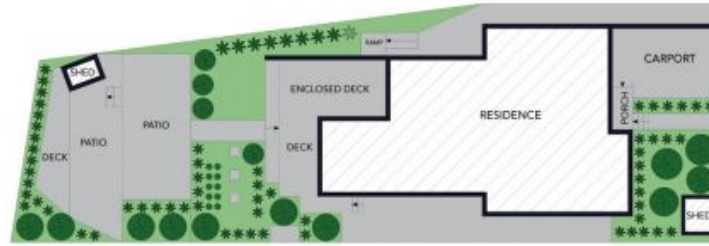

0491 213 757

62 Mount Ettalong Road  
Umina Beach

STONE

Site Plan

The site plan and floor plan are not to scale; measurements are indicative and in metres. Bushes and trees are placed for illustration purposes. Plans should not be relied on. Interested parties should make and rely on their own enquiries. All other information provided has been collected from reliable sources but cannot be guaranteed for accuracy.

62 Mount Ettalong Road  
Umina Beach

The floor plan is not to scale; measurements are indicative and in metres. All features included in this 3D plan are for inspiration purposes only. This is not an exact replica of the property or the position of exterior elements. Plans should not be relied on. Interested parties should make and rely on their own enquiries.