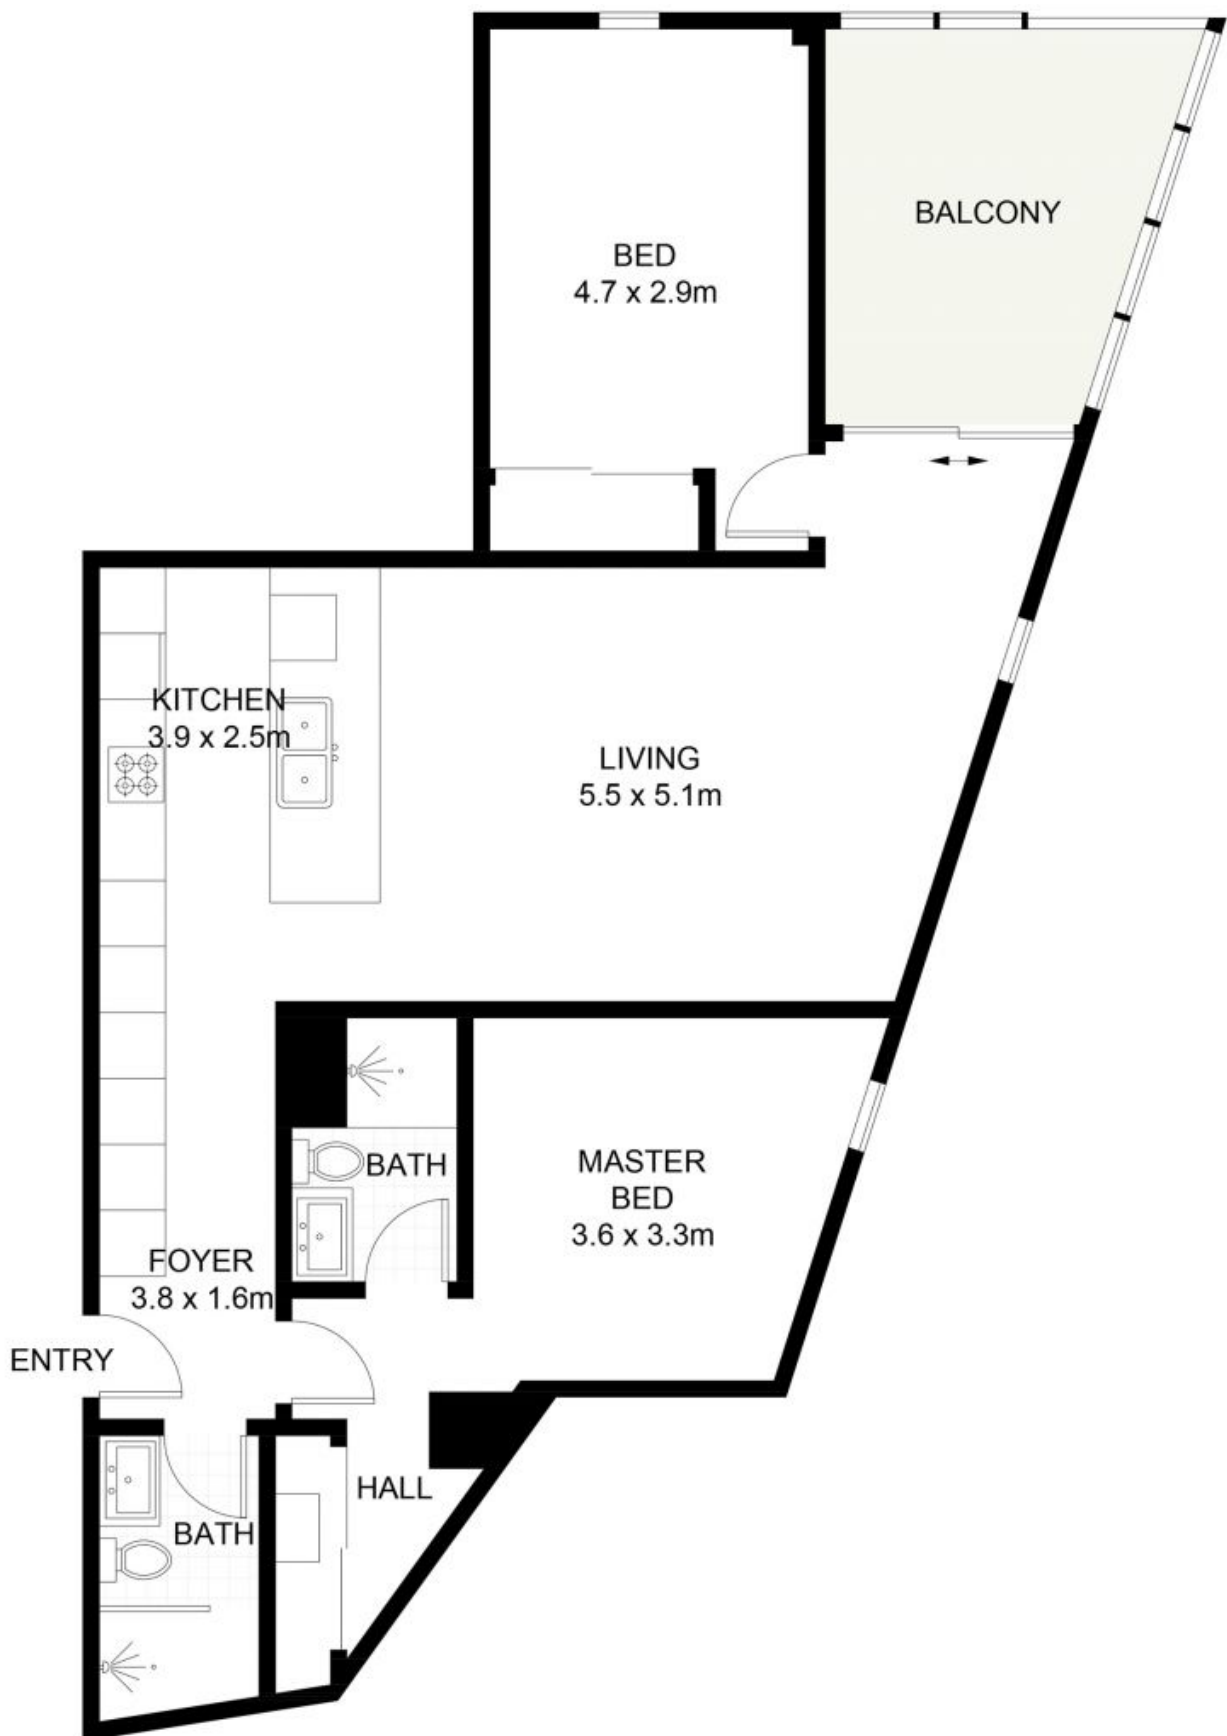

301/395-397 Princes Highway, Rockdale

Scale in metres. Indicative only. Dimensions are approximate. All information contained herein is gathered from sources we believe to be reliable. However, we cannot guarantee its accuracy and interested persons should rely on their own enquiries. Some images may contain digital furniture.