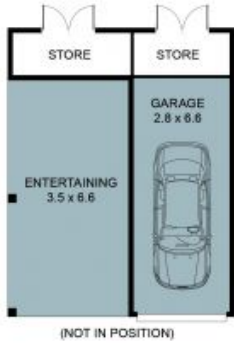

Jasmine Tammekand

0434 689 015

Roxanne Breeden

0416 806 224

STONE

94 PANORAMA AVENUE, CHARMHAVEN

Scale in metres. Indicative only. Dimensions are approximate. All information contained herein is gathered from sources we believe to be reliable. However we cannot guarantee its accuracy and interested persons should rely on their own enquiries