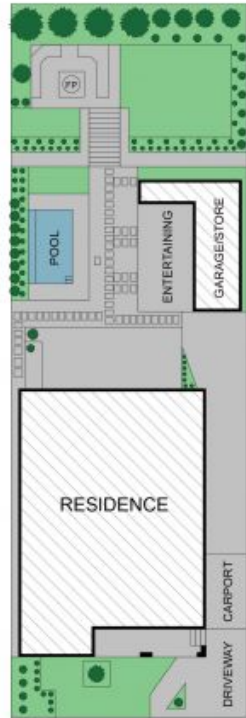

94 Panorama Avenue Charmhaven, NSW

6 

4 

1 

Stunning family entertainer with water views

** To apply for this property, please visit tenantoptions.com.au **

Price: \$1000.00 pw

Available Date: 20/11/2024

Jasmine Tammekand

0434 689 015

Roxanne Breeden

0416 806 224

STONE

94 PANORAMA AVENUE, CHARMHAVEN

Scale in metres. Indicative only. Dimensions are approximate. All information contained herein is gathered from sources we believe to be reliable. However we cannot guarantee its accuracy and interested persons should rely on their own enquiries