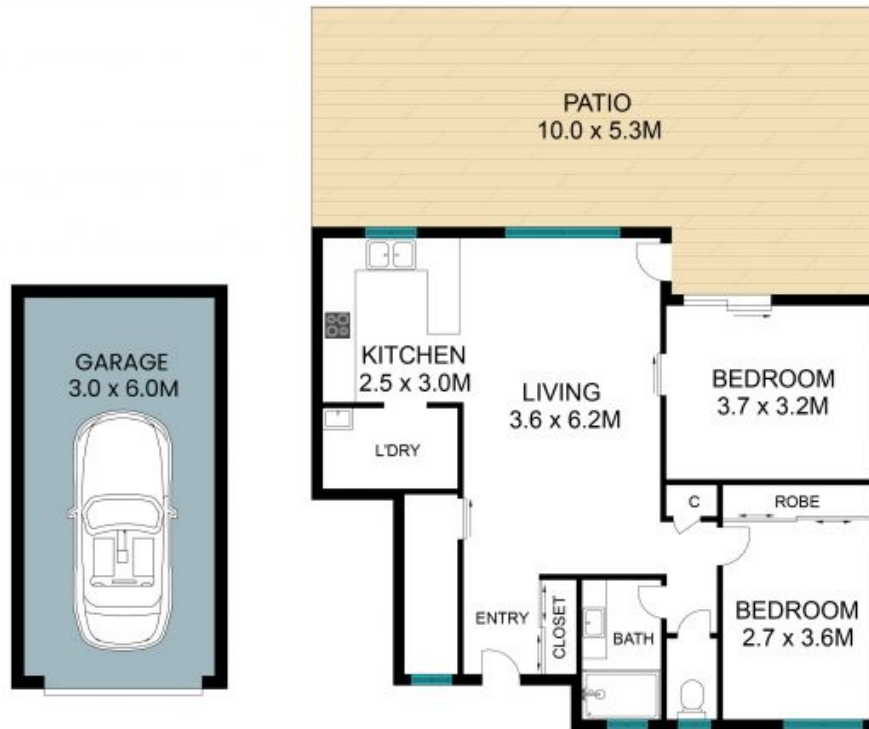

60/15 Lorraine Avenue Berkeley Vale, NSW

2  1  1 

Ground Floor Unit!!

Price: \$415,000

Volkan Akintetik

0499 830 247

Reece Caira

0431 013 342

60/15 Lorraine Avenue,
Berkeley Vale

The site plan and floor plan are not to scale; measurements are indicative in meters. Bushes and trees are places for illustration purposes. Plans should not be relied on. Interested parties should make and rely on their own enquiries. All other information provided has been collected from reliable sources but cannot be guaranteed for accuracy.