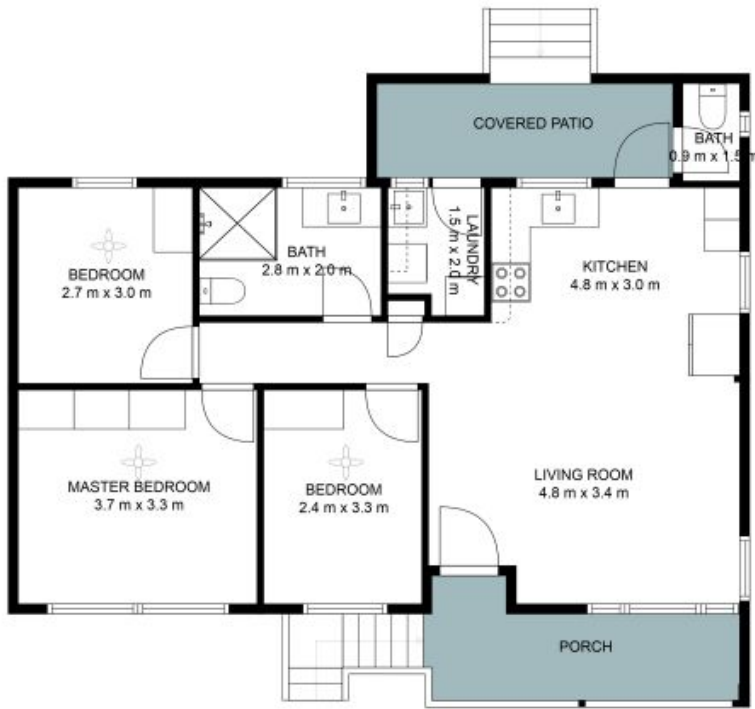

Jesse Rowbottom

0421 800 779

46 Valley View Crescent
Glendale

The site plan and floor plan are not to scale; measurements are indicative and in metres. Bushes and trees are placed for illustration purposes. Plans should not be relied on, interested parties should make and rely on their own enquiries. All other information provided has been collected from reliable sources but cannot be guaranteed for accuracy.