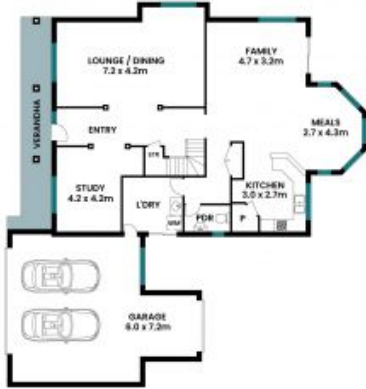

24 Cherry Blossom Crescent ,
Hamlyn Terrace

Ground Floor