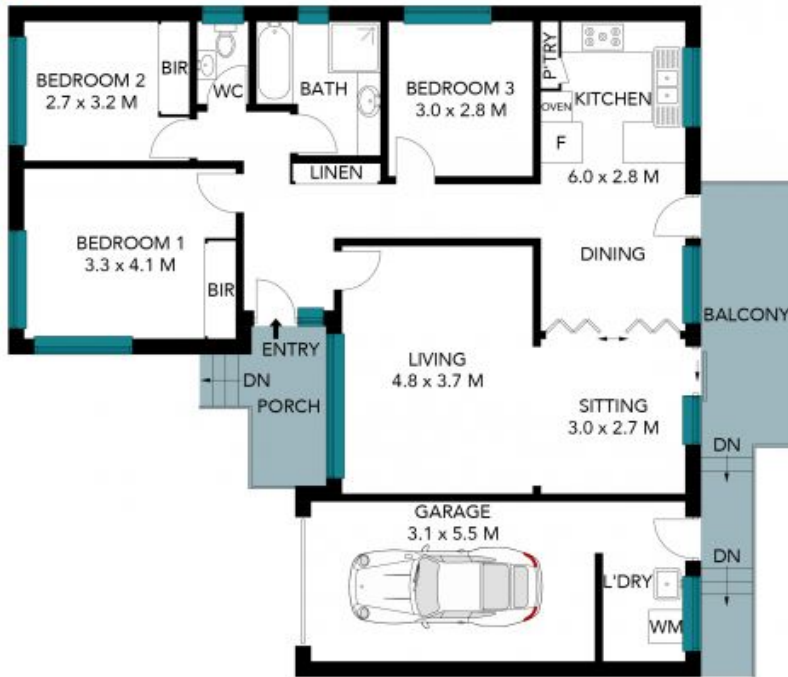

0451 552 861

Michael Schlegel

0418 627 220

31 Girvan Crescent,
Corrimal

(NOT IN POSITION)

The site plan and floor plan are not to scale; measurements are indicative and in metres. Bushes and trees are placed for illustration purposes. Plans should not be relied on. Interested parties should make and rely on their own enquiries. All other information provided has been collected from reliable sources but cannot be guaranteed for accuracy.