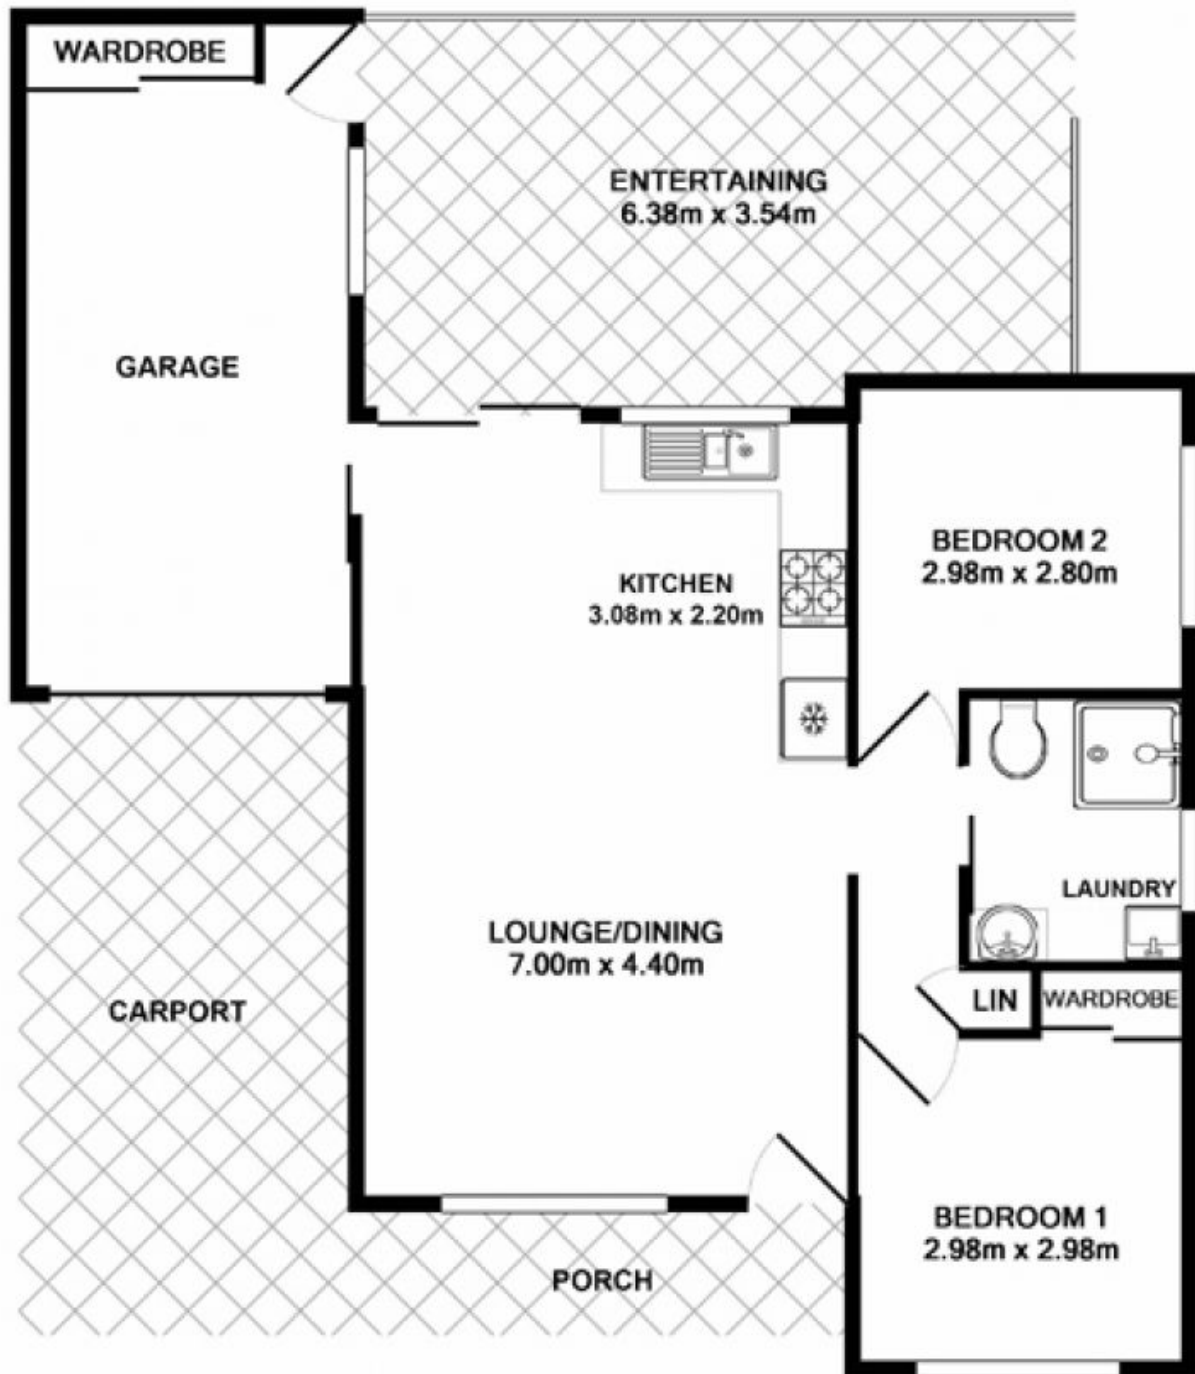

6/7 Thomas Rose Drive Rosemeadow, NSW

2

1

4

**Sold by Anthony Bekiaris - \$468,000!!**

**Price:** \$460,000-\$490,000

A Modern House-Like Villa Situated In A Boutique Complex

One of only 17 in an exclusive contemporary complex, this sun-drenched boutique villa has been designed to offer the ultimate in low-maintenance village living. With a perfect aspect and spacious 173sqm level layout, this impeccably appointed two-bedroom villa combines the feel of a house with the convenience of only a short walk to Rosemeadows Woolworths Shopping Centre and Ambarvale High School.

**Stone Real Estate -**

**Head Office**

Measurements are approximate. Not to scale. Illustrative purposes only