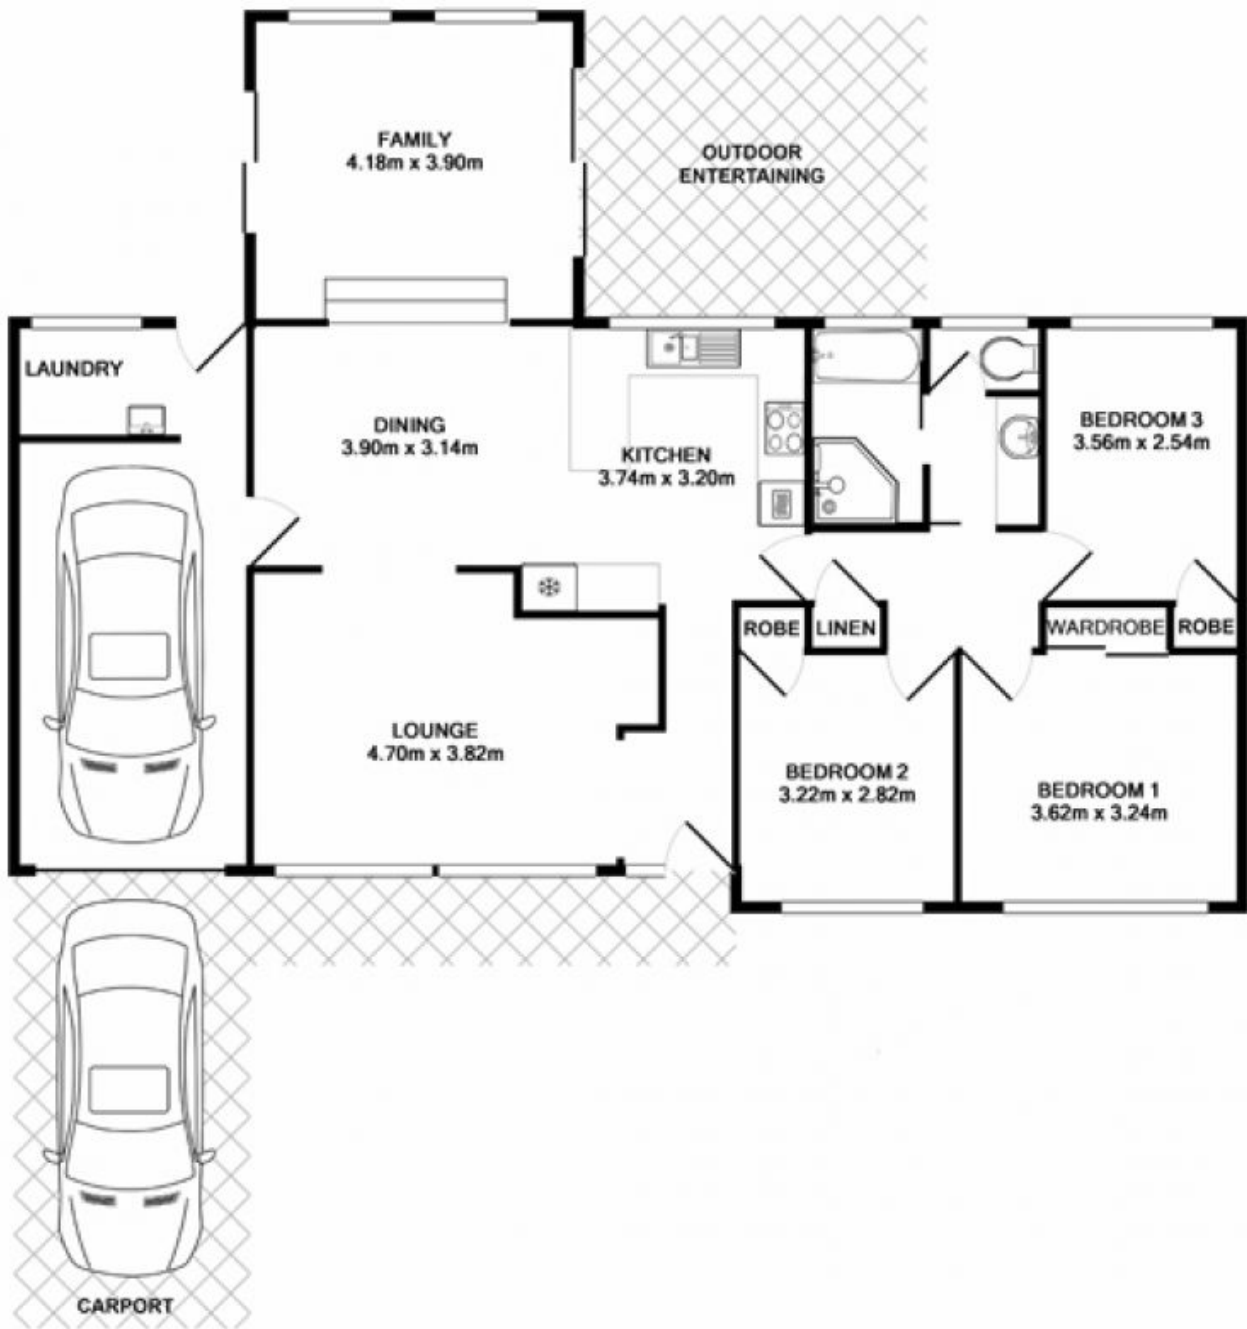

15 Diamond Place Eagle Vale, NSW

3

1

4

**SOLD BY RUSSELL WYER & MICHELLE HENRY - \$615,000**

**Price:**

\$610,000 - \$630,000

- \*Perfect home for those wanting a large yard and extra living space
- \*Provides separate air conditioned lounge and family rooms
- \*Modern kitchen with generous cupboard space
- \*Garage converted to a utility/playroom or easily returned to its original state
- \*Impressive rear garden with outdoor patio and sprawling lawns for active kids
- \*Bedrooms feature built in's and the 3 way bathroom eases the morning rush hour
- \*Lovely cul-de-sac location with schools, bus and shops and freeway ramps nearby

**Russell Wyer**

0414 867 707

Measurements are approximate. Not to scale. Illustrative purposes only