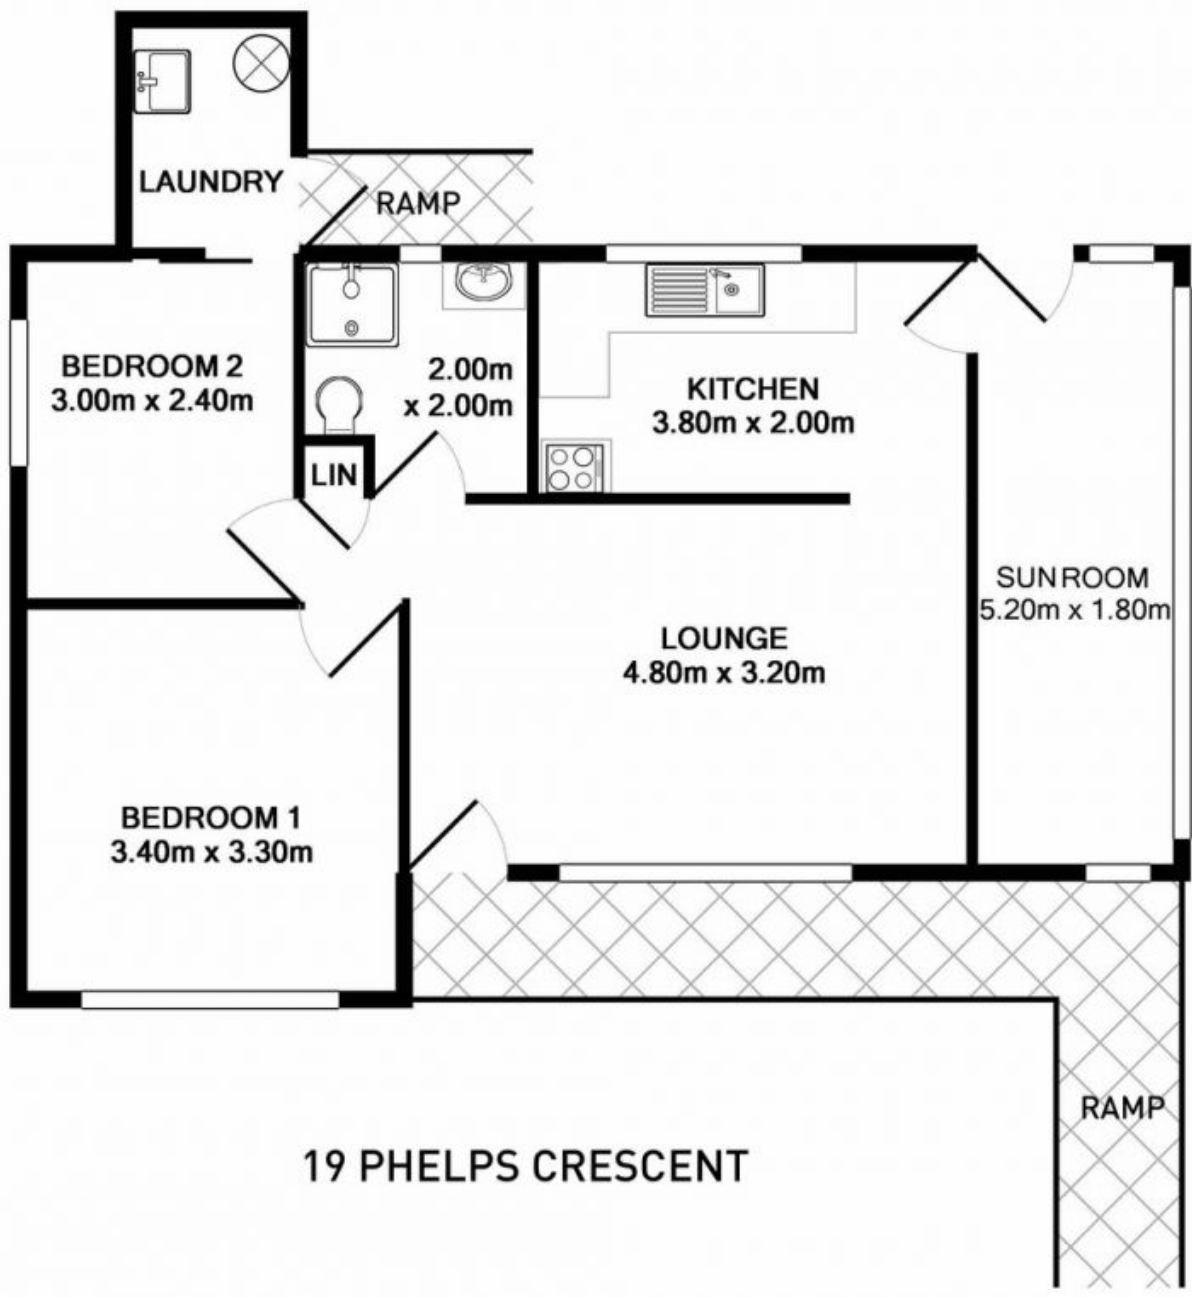

19 PHELPS CRESCENT

Measurements are approximate. Not to scale. Illustrative purposes only