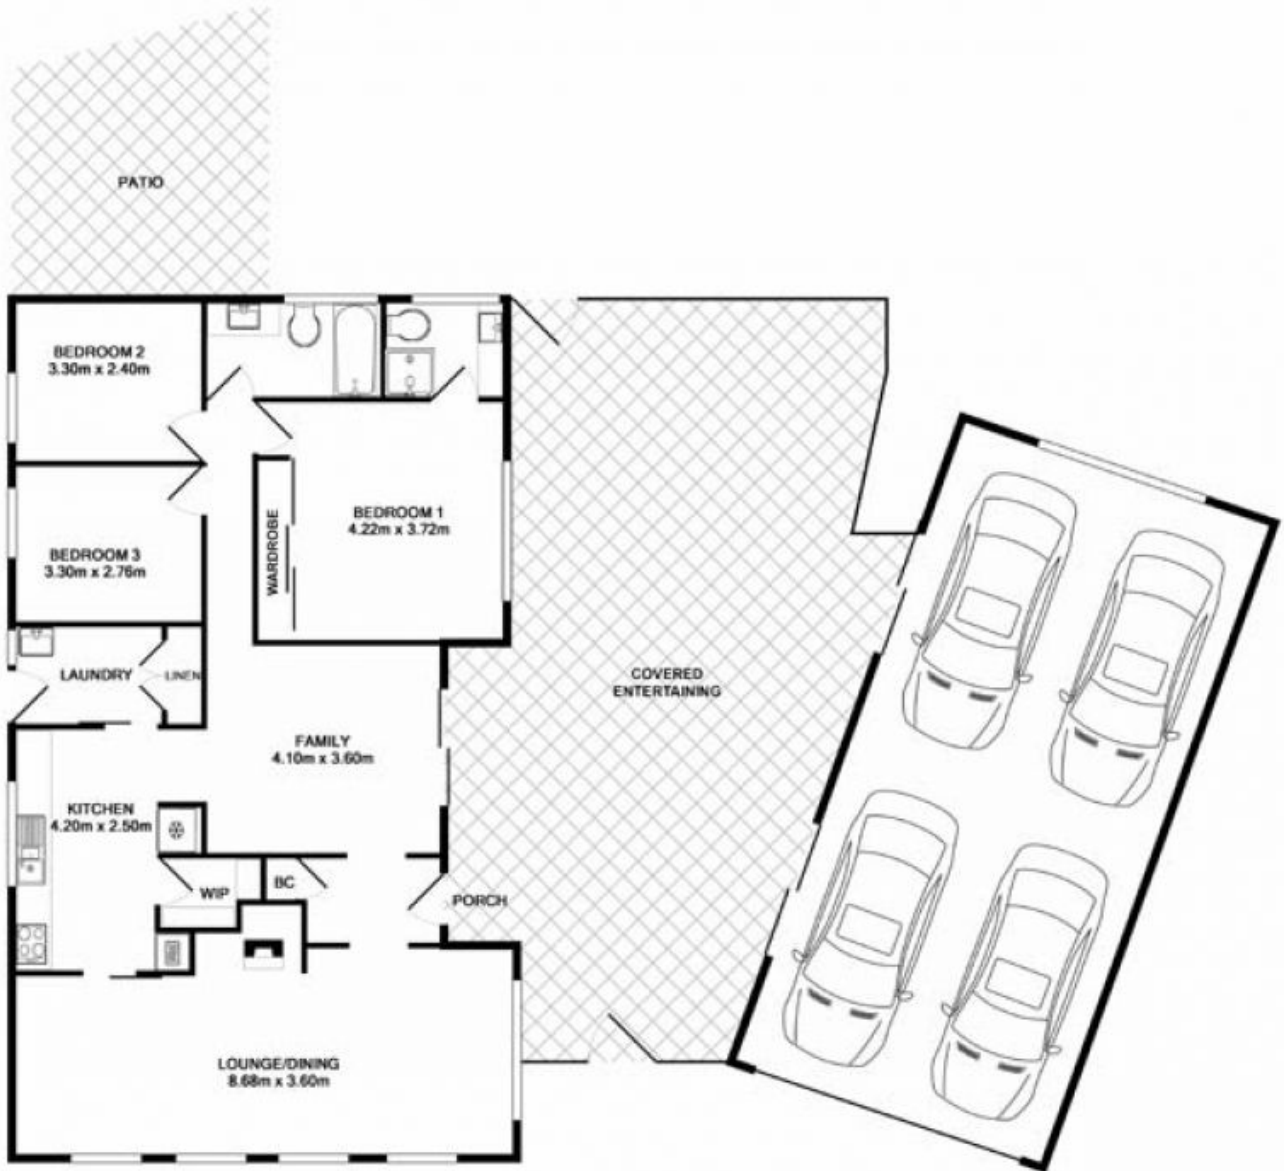

9 Bent Place Ruse, NSW

3

2

8

Sold at Auction by Jessica Parkinson - \$618,000!

Price:

Auction - Price Guide \$640,000

Stone Real Estate -

Head Office

Measurements are approximate. Not to scale. Illustrative purposes only.