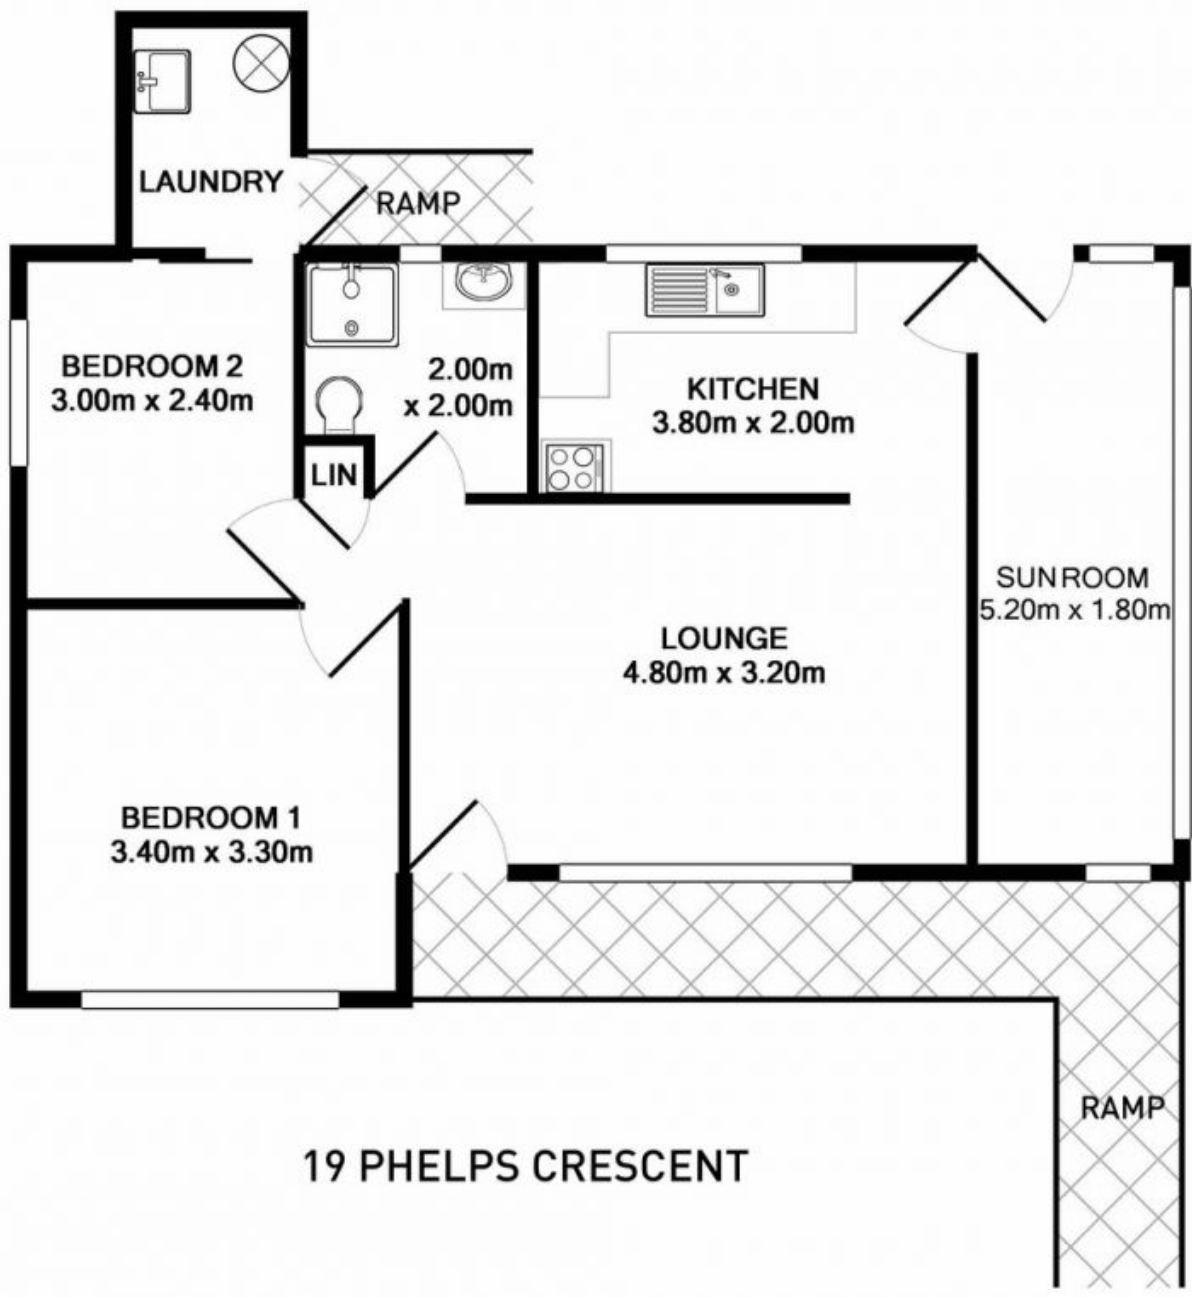

19 Phelps Crescent Bradbury, NSW

2

1

**SOLD BY RUSSELL WYER & MICHELLE BALABKA - \$546,000**

**Price:** \$539,950

- \* Original 2 bedroom cottage with enclosed sunroom
- \* Updated Kitchen and bathroom
- \* 601m2 near level block with approximately 3 metre side access
- \* Room for future extension or pool
- \* Bradbury Oval and Swimming Pool are located within 100 metres
- \* Campbelltown Mall, Catholic Club and Hospital are all within 1km

**Russell Wyer**

0414 867 707

**19 PHELPS CRESCENT**

Measurements are approximate. Not to scale. Illustrative purposes only