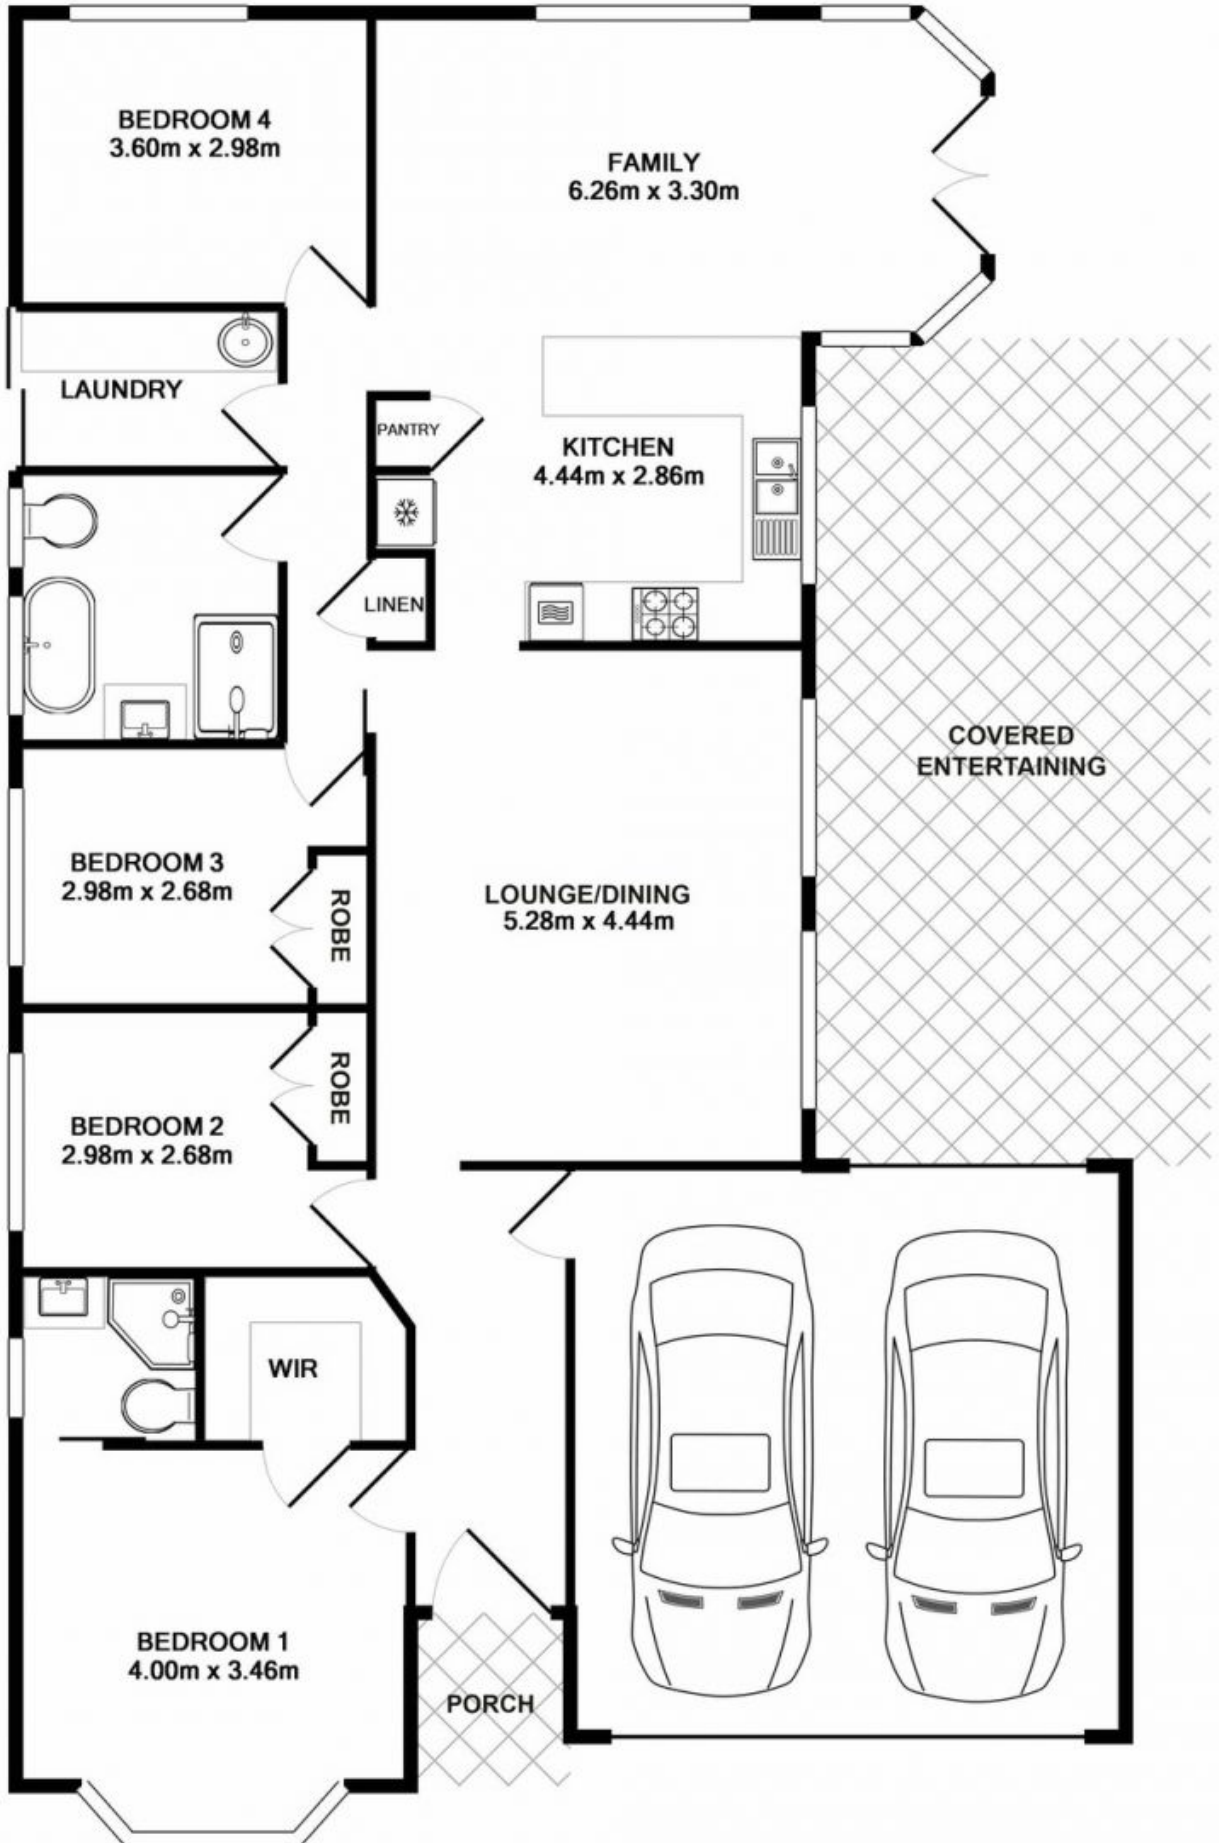

23 Lysander Avenue Rosemeadow, NSW

4 2 4

Sold By Keshav Mehra & Natasha McEwen - \$740,000!!!

Price: \$740,000 - \$780,000

Positioned on a huge block in a great location, this fully renovated home has had all the hard work done and is ready for you to move straight in!

**Stone Real Estate -
Head Office**

Measurements are approximate. Not to scale. Illustrative purposes only