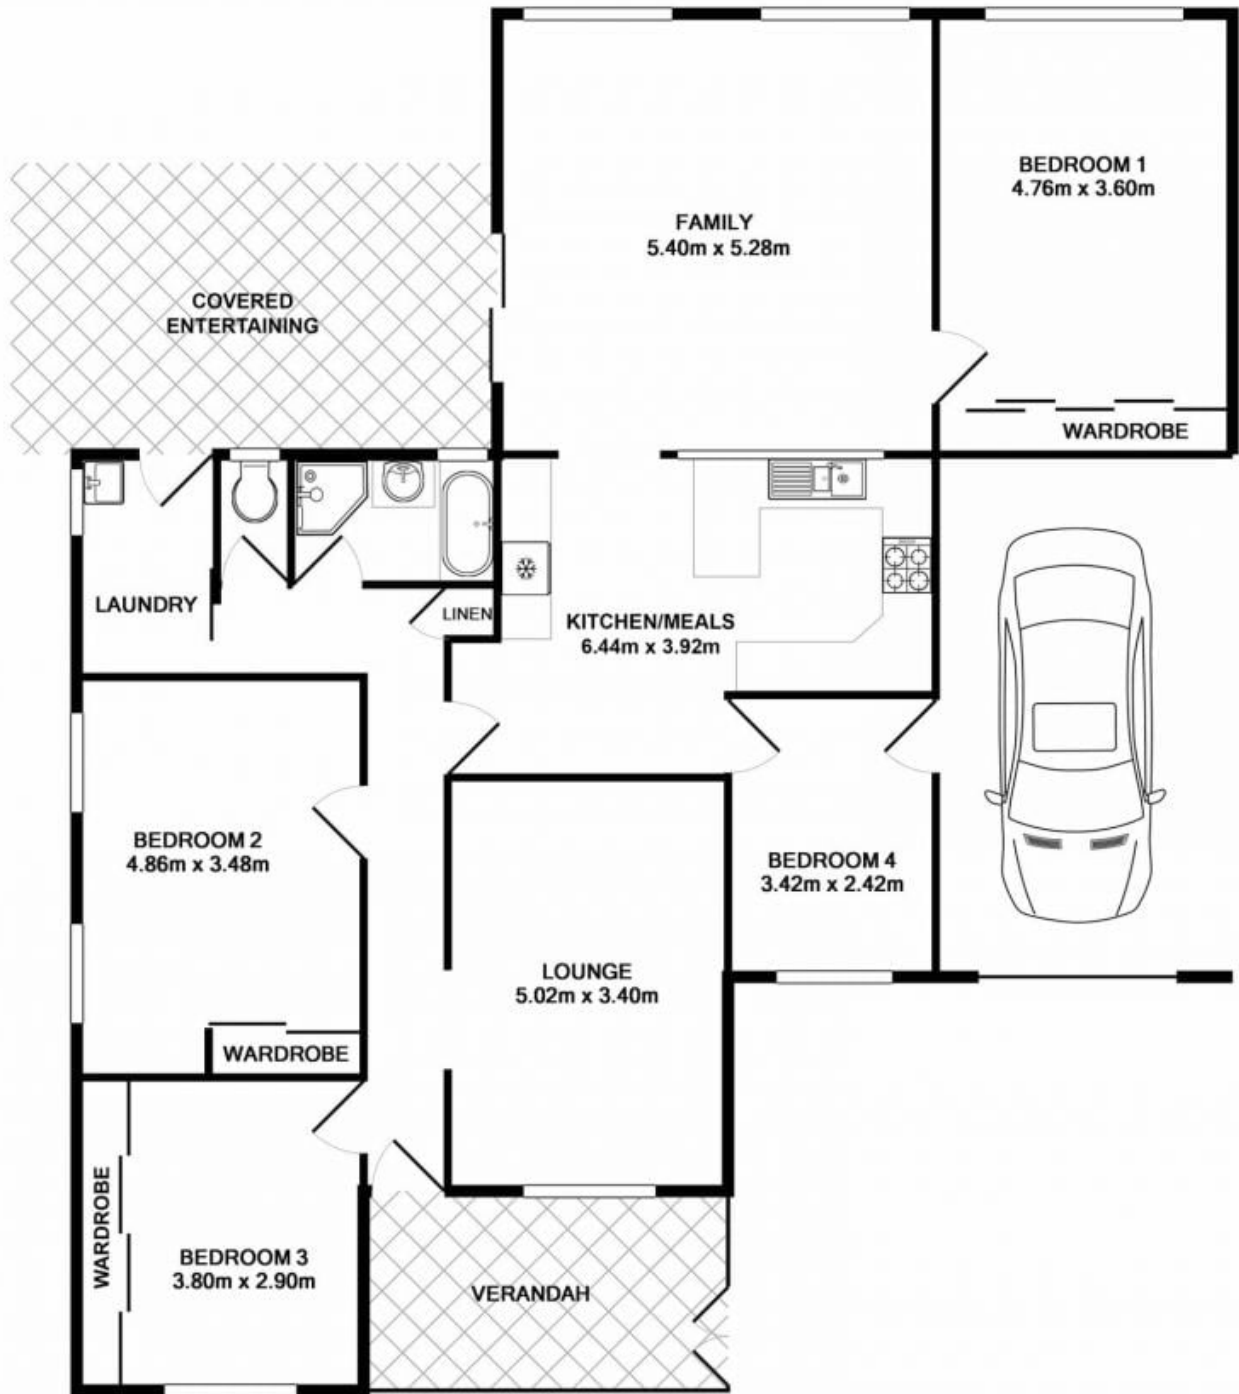

10 Antonio Close Rosemeadow, NSW

**Sold By Anthony Bekiaris \$610,000!**

A Stunning Family Residence of Style, Space & Quality

Price:

\$600,000 - \$650,000

Stone Real Estate -

Head Office

Measurements are approximate. Not to scale. Illustrative purposes only