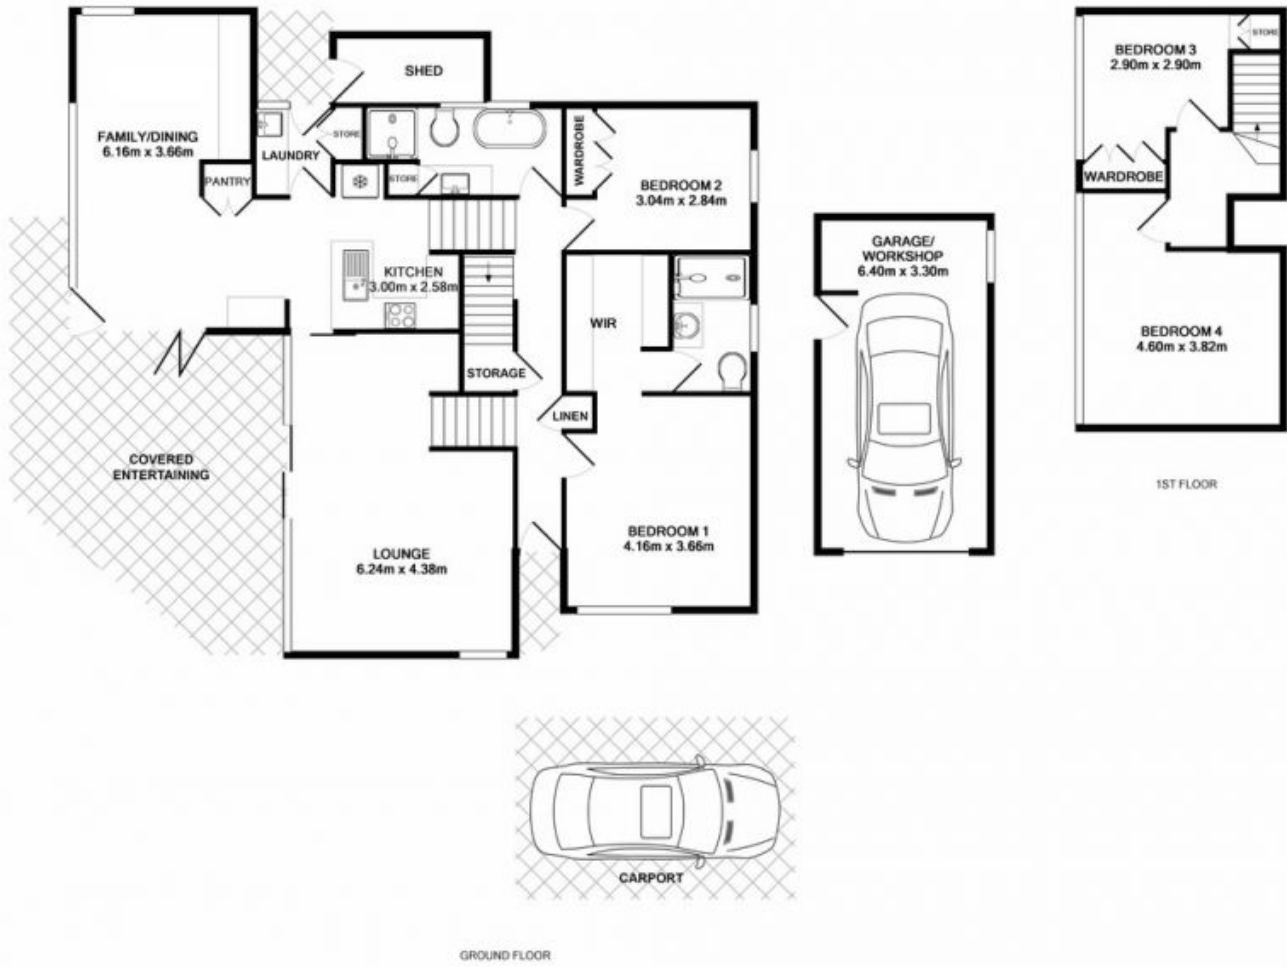

16 Athel Tree Crescent Bradbury, NSW

**SOLD BY MICHELLE BALABKA & RUSSELL WYER - \$685,000**

**Price:** \$680,000 - \$710,000

- \*Post modernist split level design with 1950's flair
- \*Stylish use of concrete, exposed beams, floor to ceiling glass and cedar panels
- \*High and low beam ceilings, open voids and geometric shapes add intrigue and interest to every room
- \*Floor to ceiling glass and louvered windows frame the panoramic views and rear native gardens
- \*Cedar bi fold doors extend the family room onto the covered Alfresco deck further increasing the entertainment space and bringing the outdoors in
- \*The kitchen features 'Bosch' induction cooktop, under bench oven, 40mm Caesar Stone benches, waterfall edging and glass splash back. The matching pantry, buffet and family room cabinetry complement this kitchens' modern lines and finishes
- \* Both bathrooms feature wall mounted vanities, raked ceilings and industrial tones
- \*For those looking for something different, something unique and increasingly rare then this home will test your senses

**Michelle Balabka**

0419 473 253

Measurements are approximate. Not to scale. Illustrative purposes only.