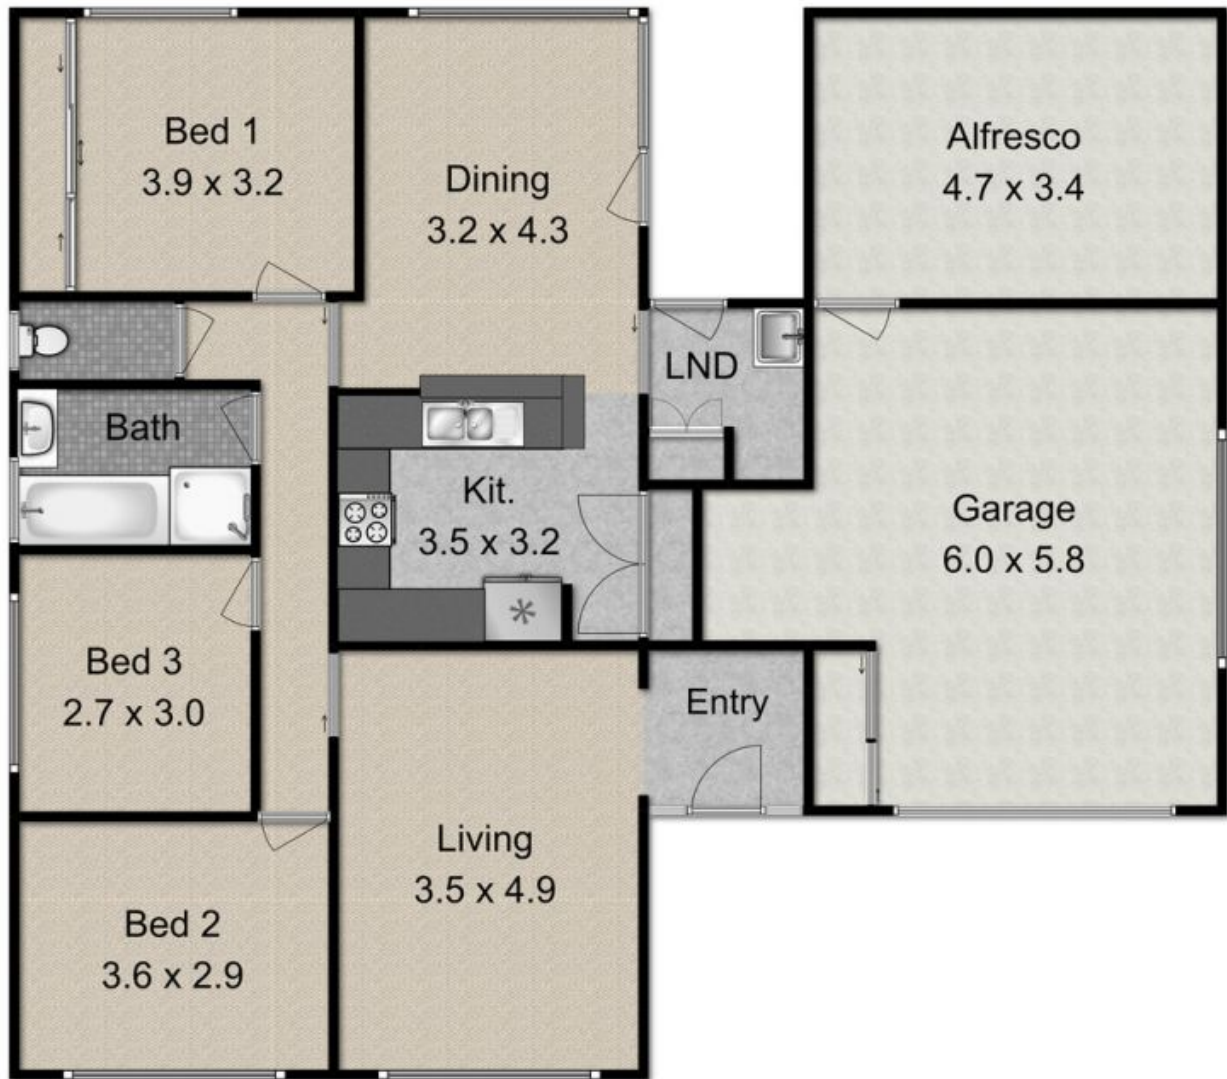

44 Lawn Avenue Bradbury, NSW

3  1  2 

Sold by Matthew Lavery - \$540,000!

Price, Position and Presentation

Price: \$530,000 - \$560,000

**Stone Real Estate -
Head Office**

44 Lawn Avenue, Bradbury