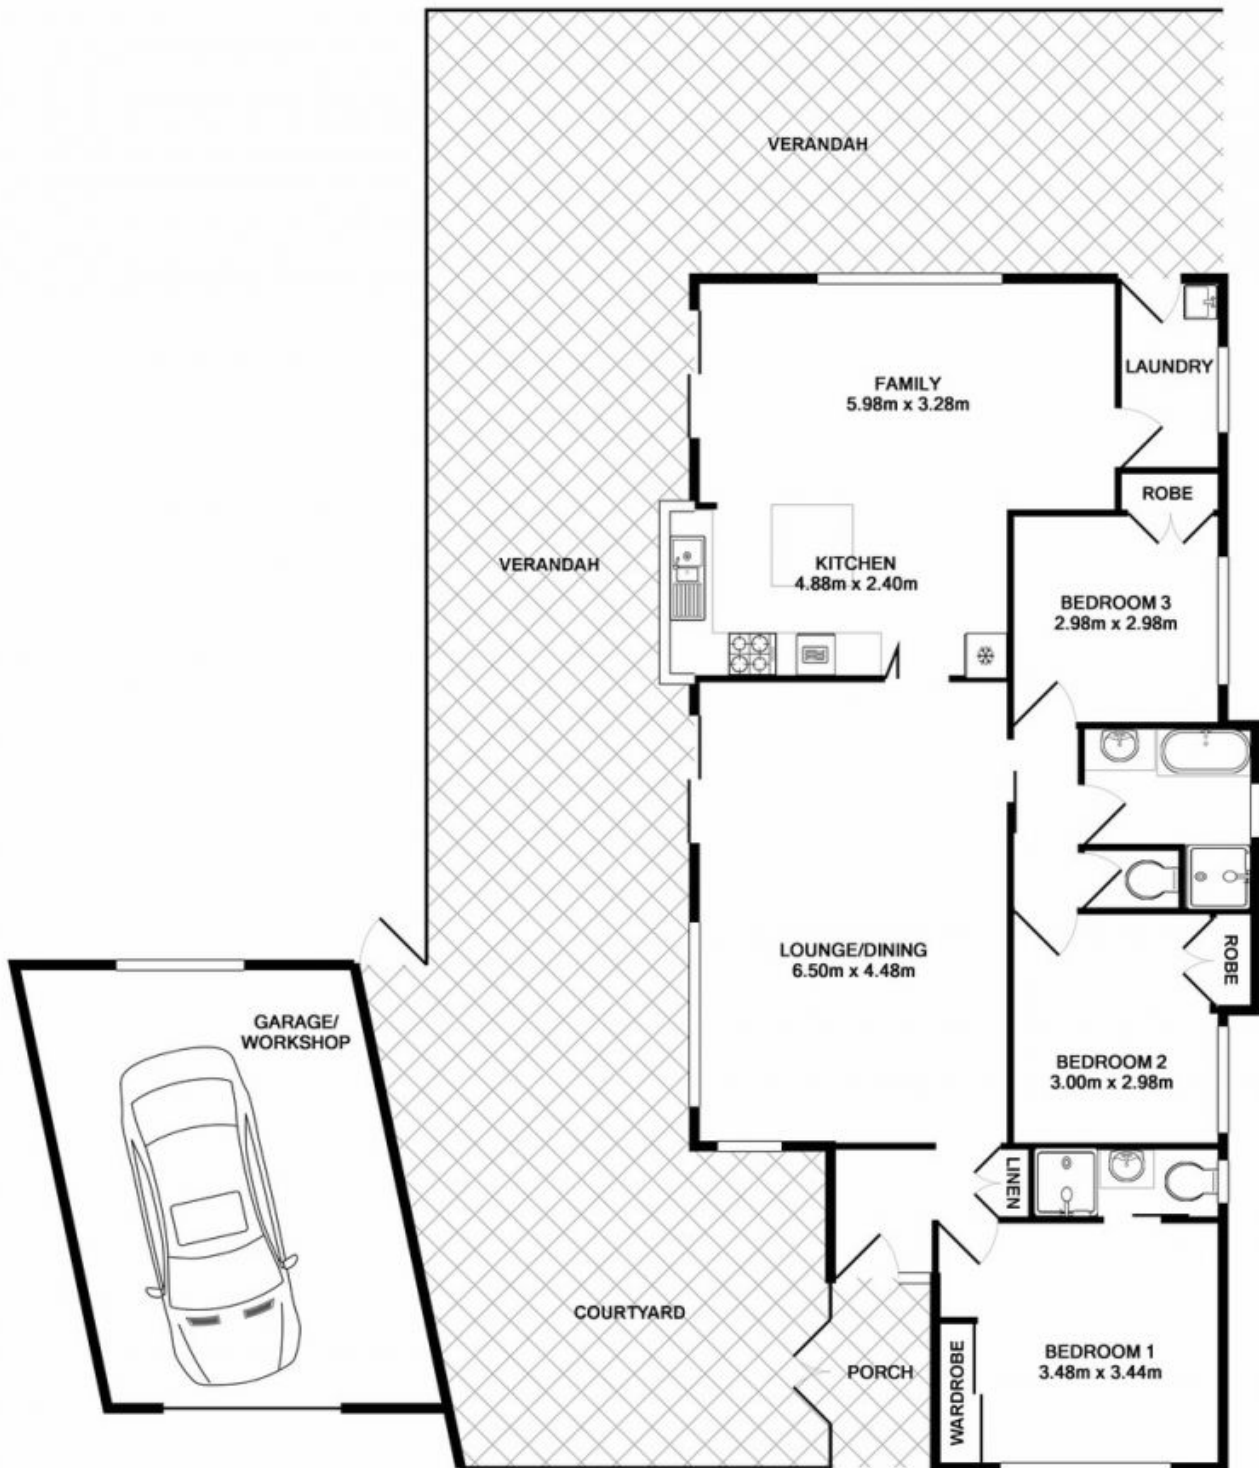

135 Emerald Drive Eagle Vale, NSW

3  2  2 

Sold By Russell Wyer & Michelle Balabka - \$619,000!!

Price: \$629,950

Family home on 874m2 Parcel

Russell Wyer

0414 867 707

Measurements are approximate. Not to scale. Illustrative purposes only