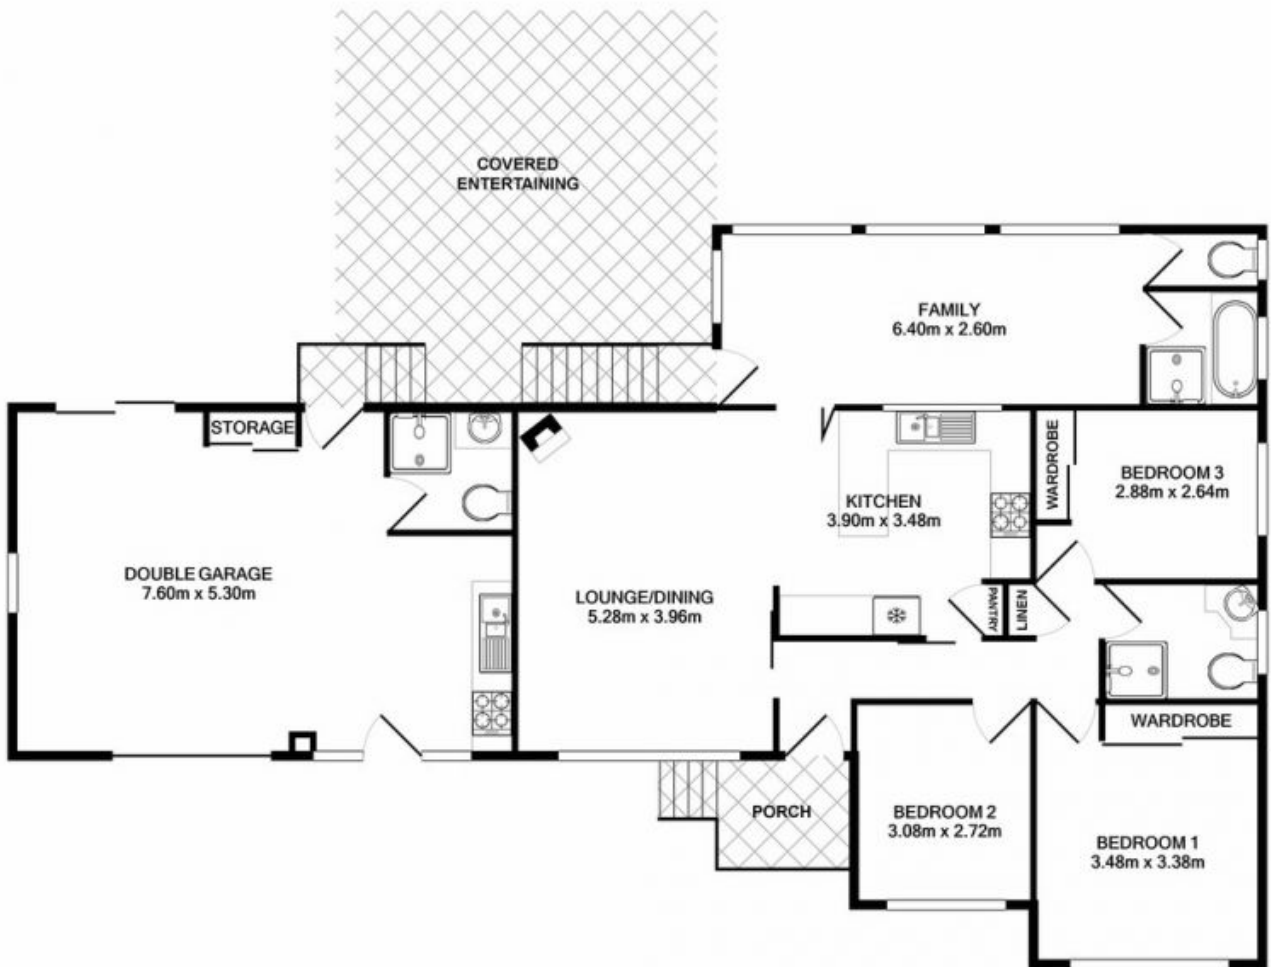

Measurements are approximate. Not to scale. Illustrative purposes only