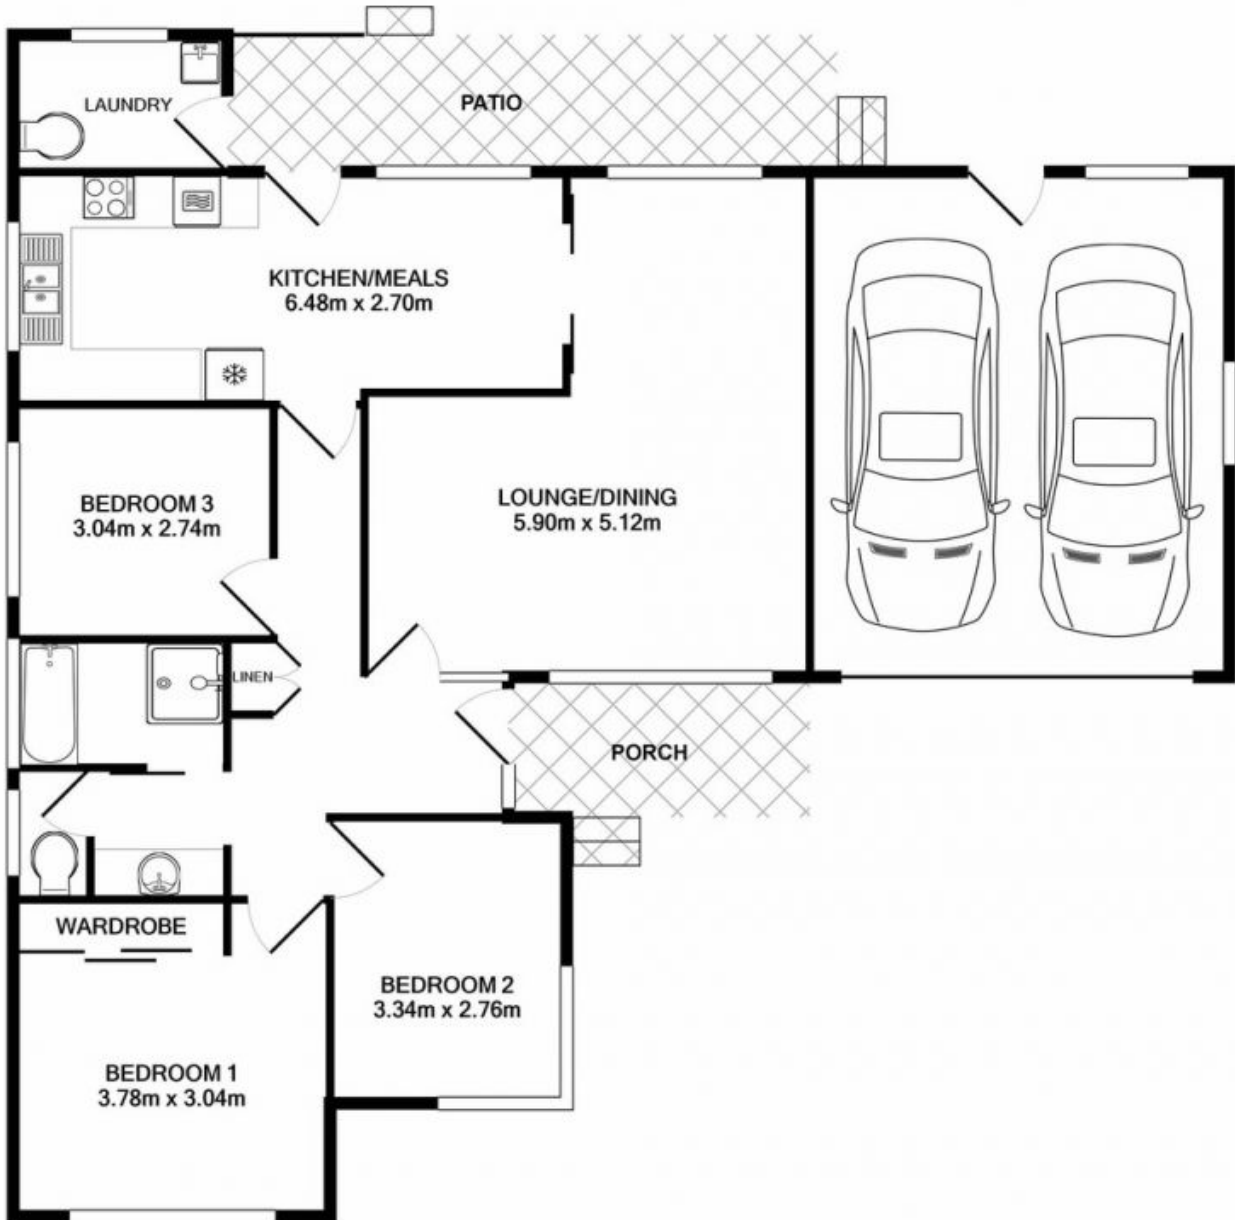

13 Kooloona Crescent Bradbury, NSW

3 

1 

4 

**Sold by Anthony Bekiaris - \$520,000!**

Spacious Family Home Situated In An Idyllic Location

Price:

\$540,000 - \$560,000

Stone Real Estate -

Head Office

COVERED  
ENTERTAINING

Measurements are approximate. Not to scale. Illustrative purposes only