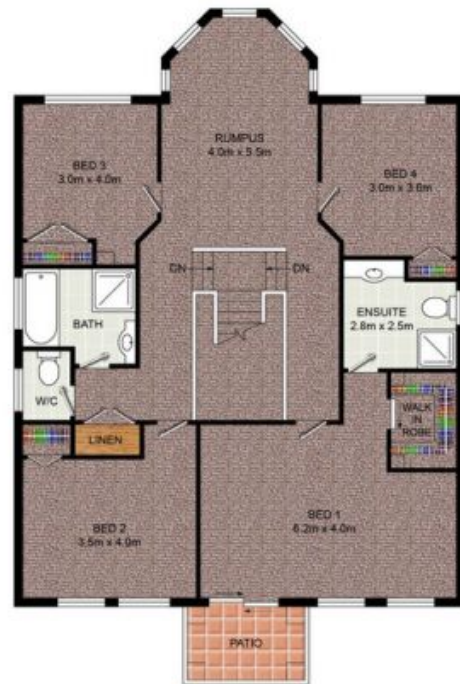

Gary Luke

0418 451 105

GROUND FLOOR PLAN

GROUND FLOOR PLAN

17 FULLERTON CIRCUIT, ST. HELENS PARK

Disclaimer: This information has been provided to us from the vendor and or their conveyancer or solicitor, no guarantee is given in respect of its accuracy. Any person viewing this information should make their own enquiries and only rely on those enquiries.