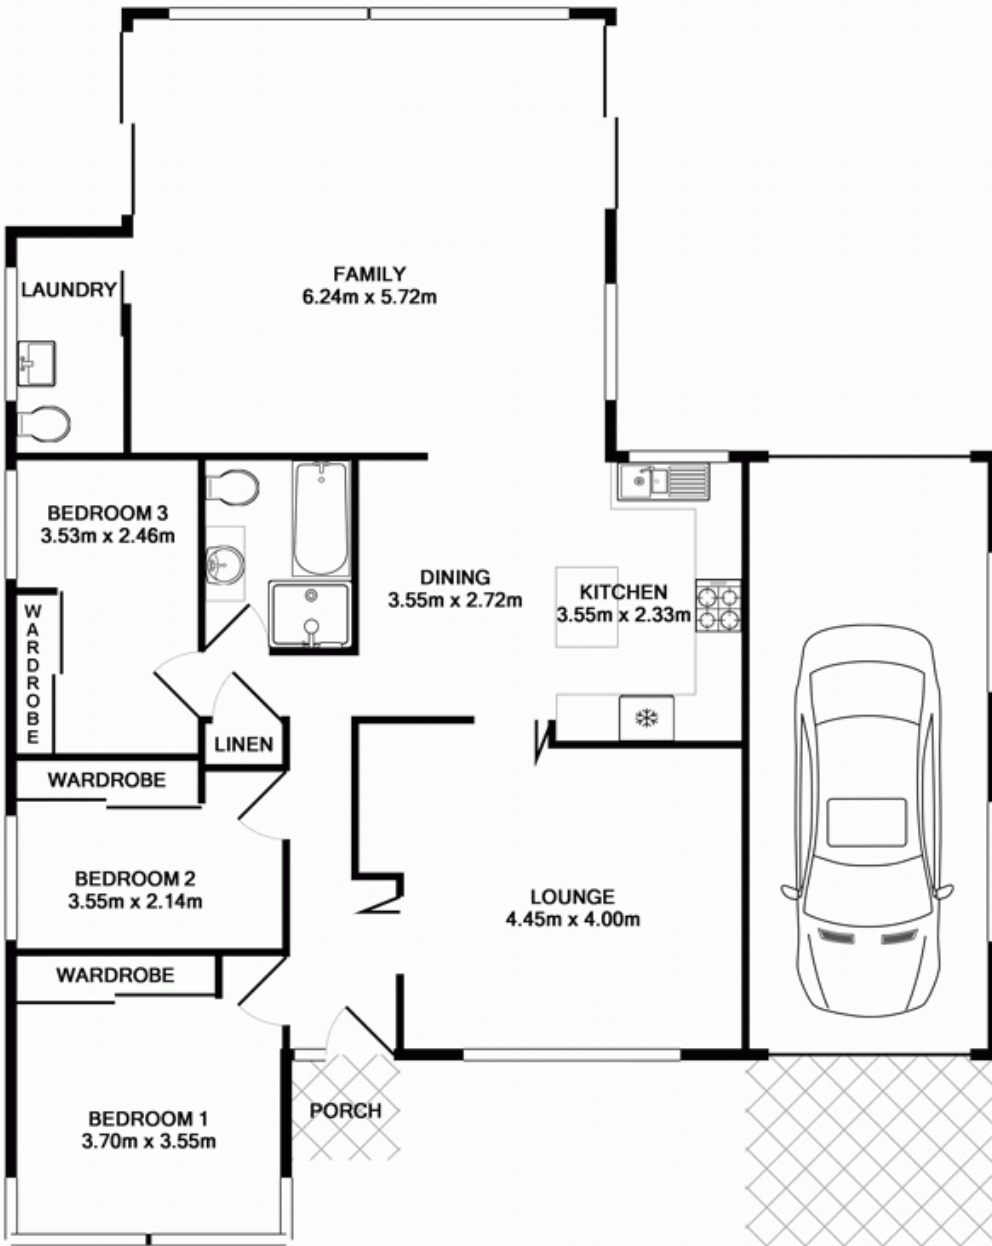

48 The Parkway Bradbury, NSW

3 

1 

6 

Sunny & Bright

Price:

Price Guide \$430,000-\$470,000

**Russell Wyer**

0414 867 707

OUTDOOR ENTERTAINING  
5.20m x 3.80m

CARPORT