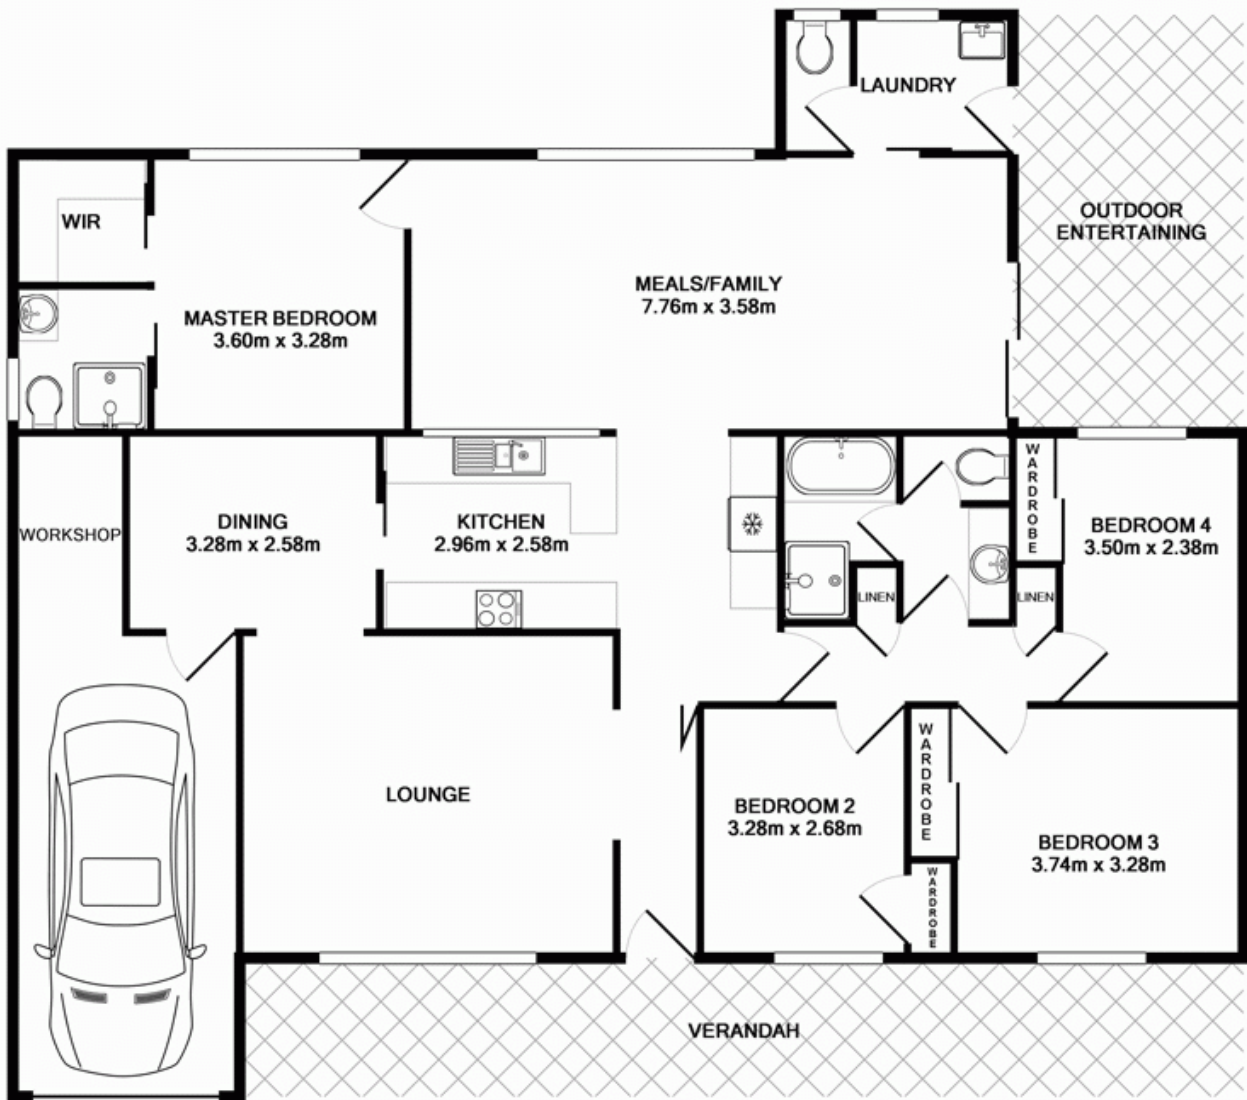

12 Oates Place Leumeah, NSW

4 2 2

Sold by Roy Nassar!

Price: Offers above \$475,000

Stone Real Estate -
Head Office

TOTAL APPROX. FLOOR AREA 165.1 SQ.M. (1777 SQ.FT.)
 Measurements are approximate. Not to Scale. For illustrative purposes only.