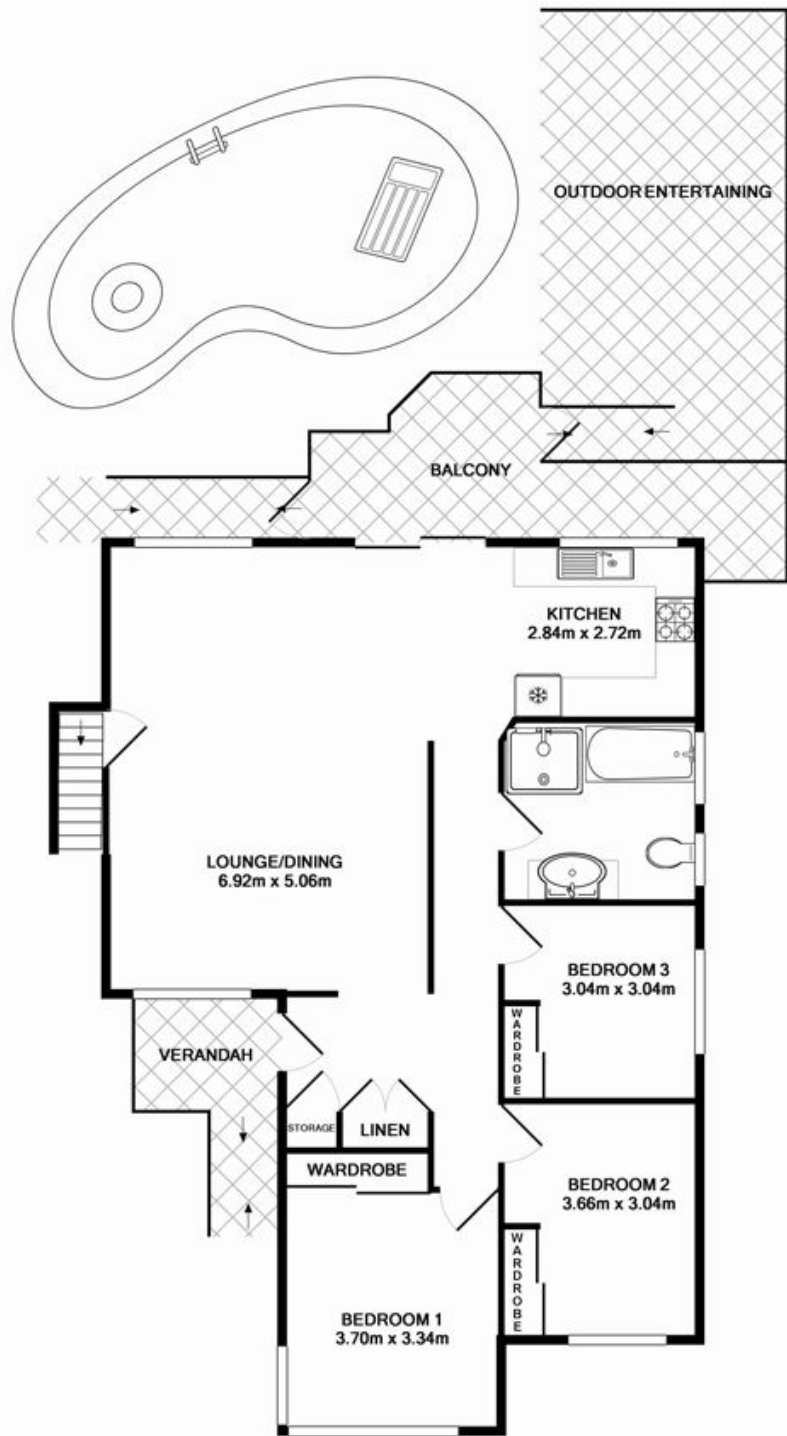

39 Pine Avenue Bradbury, NSW

3 

1 

4 

Sold by Russell Wyer!

Price:

Price Guide \$430,000-\$460,000

Russell Wyer

0414 867 707

GROUND FLOOR
APPROX. FLOOR
AREA 43.2 SQ.M.
(465 SQ.FT.)

1ST FLOOR
APPROX. FLOOR
AREA 103.4 SQ.M.
(1113 SQ.FT.)

TOTAL APPROX. FLOOR AREA 146.6 SQ.M. (1579 SQ.FT.)
Measurements are approximate. Not to Scale. For illustrative purposes only.