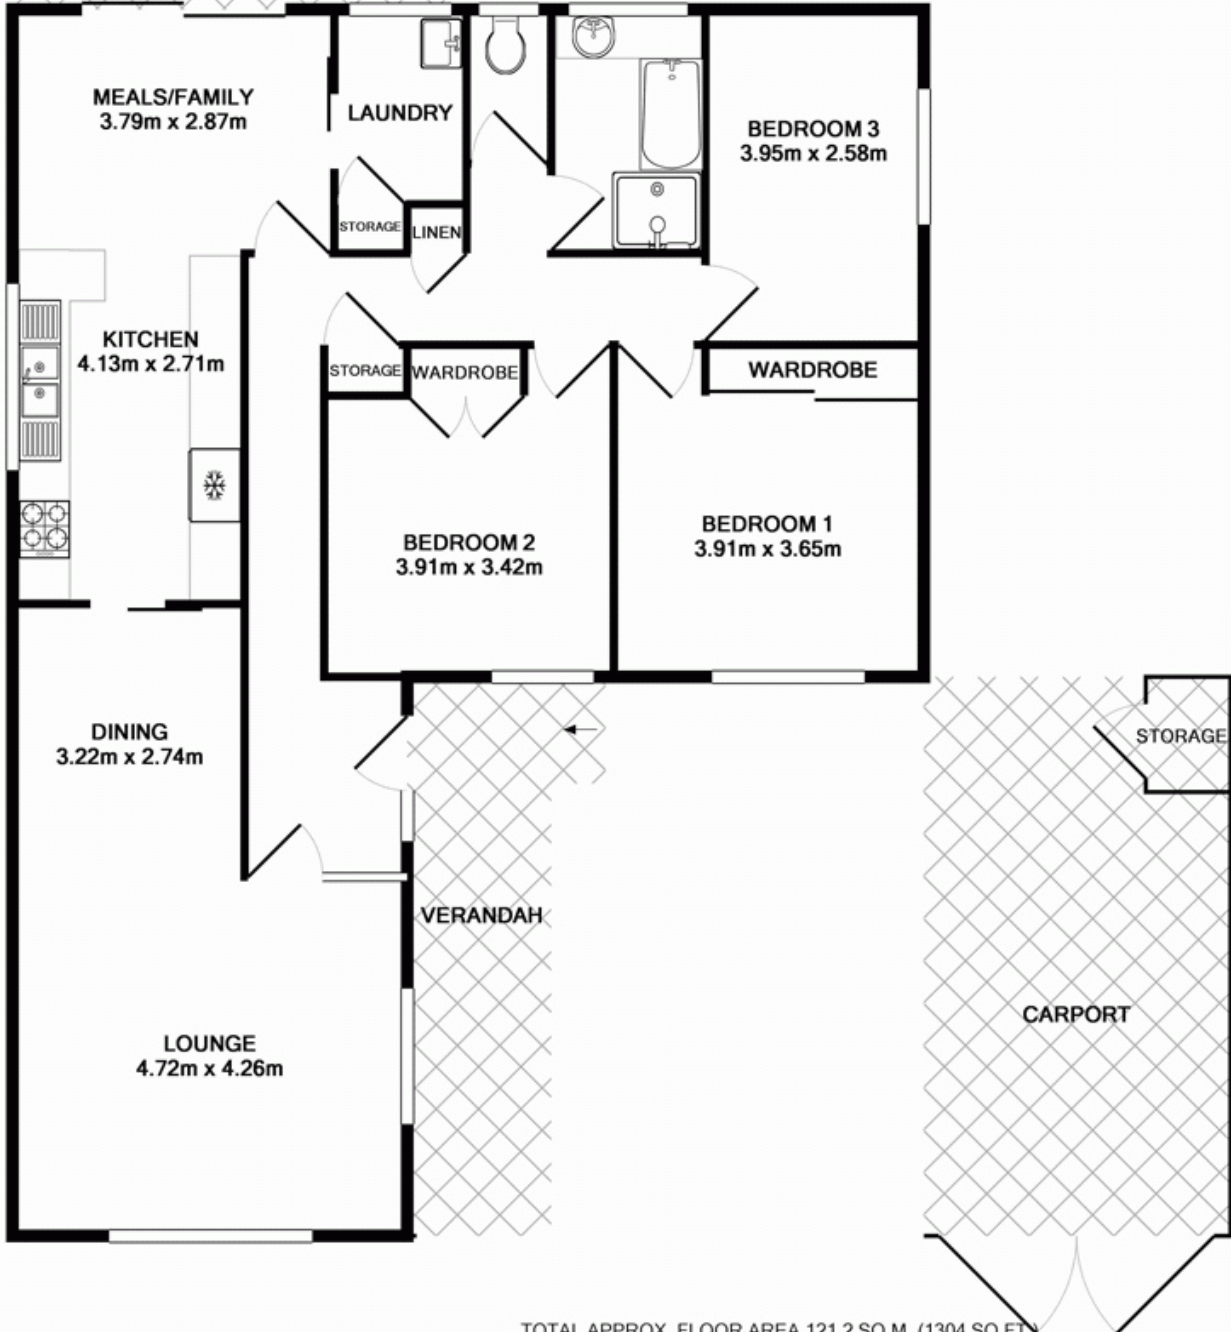

10 Richmond Crescent Campbelltown, NSW

3  1  4 

Sold by George Georgoudis - \$439,000!

Price:

Offers above \$380,000

Stone Real Estate -
Head Office

TOTAL APPROX. FLOOR AREA 121.2 SQ.M. (1304 SQ.FT.)
Measurements are approximate. Not to Scale. For illustrative purposes only.