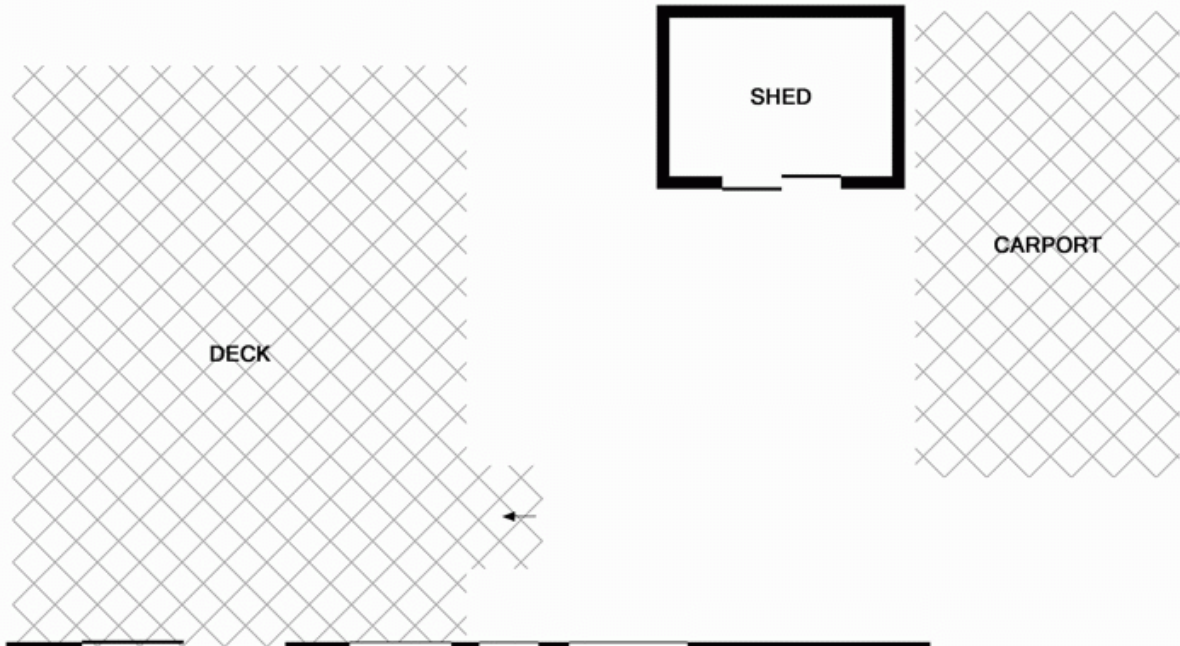

10 Richmond Crescent Campbelltown, NSW

3  1  4 

Sold by George Georgoudis - \$439,000!

Price:

Offers above \$380,000

Stone Real Estate -
Head Office

TOTAL APPROX. FLOOR AREA 121.2 SQ.M. (1304 SQ.FT.)
Measurements are approximate. Not to Scale. For illustrative purposes only.