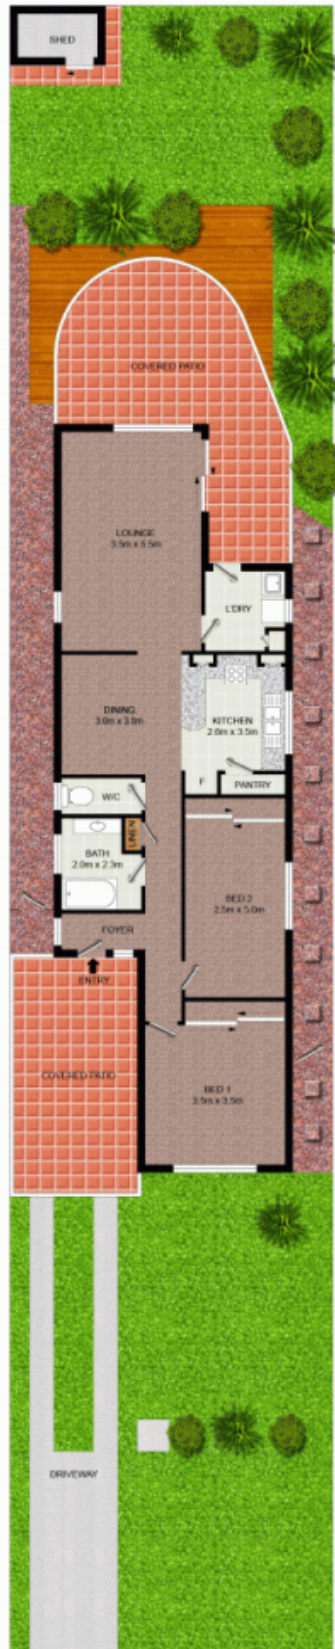

R&W Campbelltown

R&W Campbelltown

R&W Campbelltown

10 Leicester Street Leumeah, NSW

Sold by Gary Luke - \$391,000

Price:

Offers above \$350,000

Gary Luke

0418 451 105

GROUND FLOOR PLAN

10 LEICESTER STREET, LEUMEAH

Disclaimer: This information has been provided to us from the vendor and or their conveyancer or solicitor, no guarantee is given in respect of its accuracy. Any person viewing this information should make their own enquiries and only rely on those enquiries.