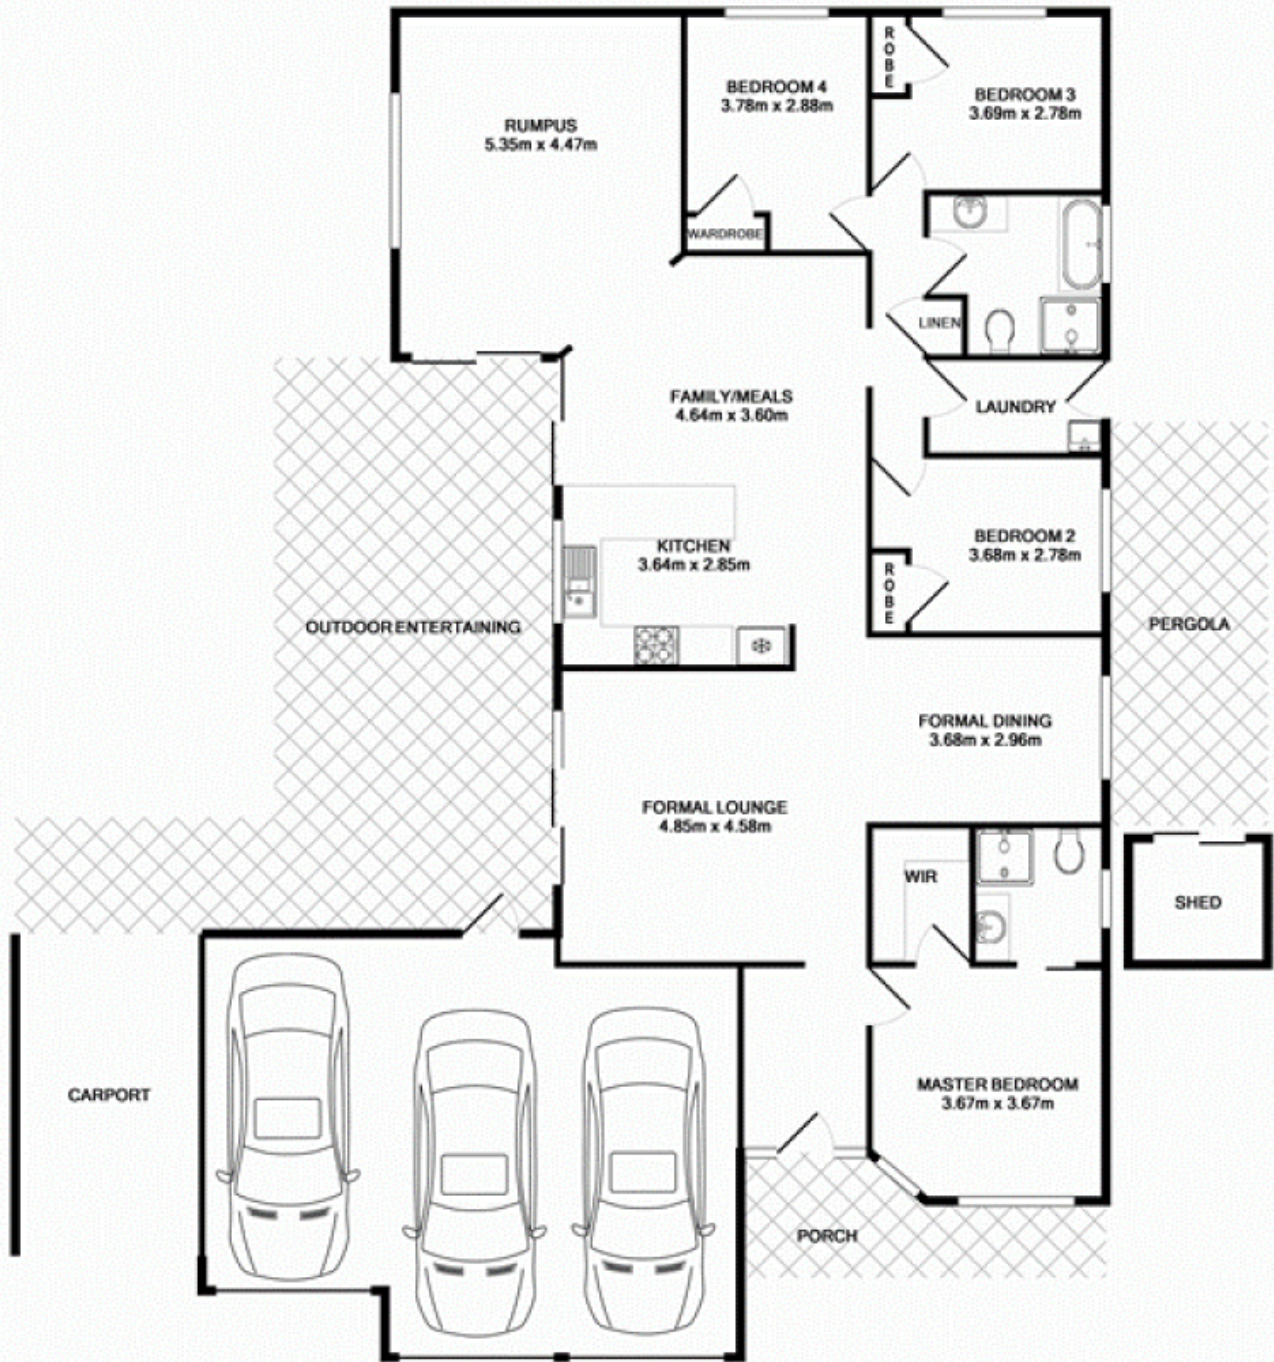

2 Mallee Close Narellan Vale, NSW

4 

2 

8 

SOLD BY MATT LAVERTY - \$630,000

Price:

Offers above \$610,000

**Stone Real Estate -
Head Office**

TOTAL APPROX. FLOOR AREA 227.7 SQ.M. (2451 SQ.FT.)
 Measurements are approximate. Not to Scale. For illustrative purposes only.