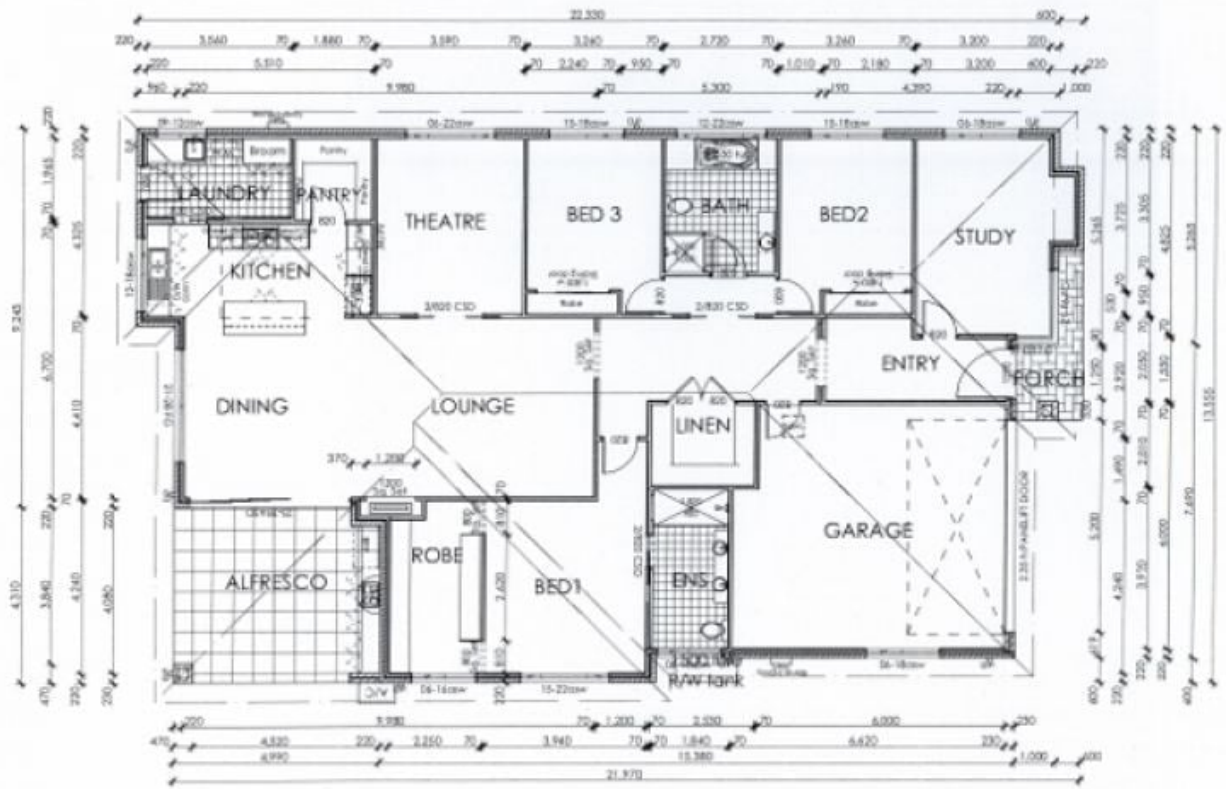

14 Jardine Close Gledswood Hills, NSW

4  2  4 

SOLD BY RUSSELL WYER - \$745,000

Price: Offers Above \$720,000

Designed to Make an Impression

Russell Wyer

0414 867 707

Floor Plan