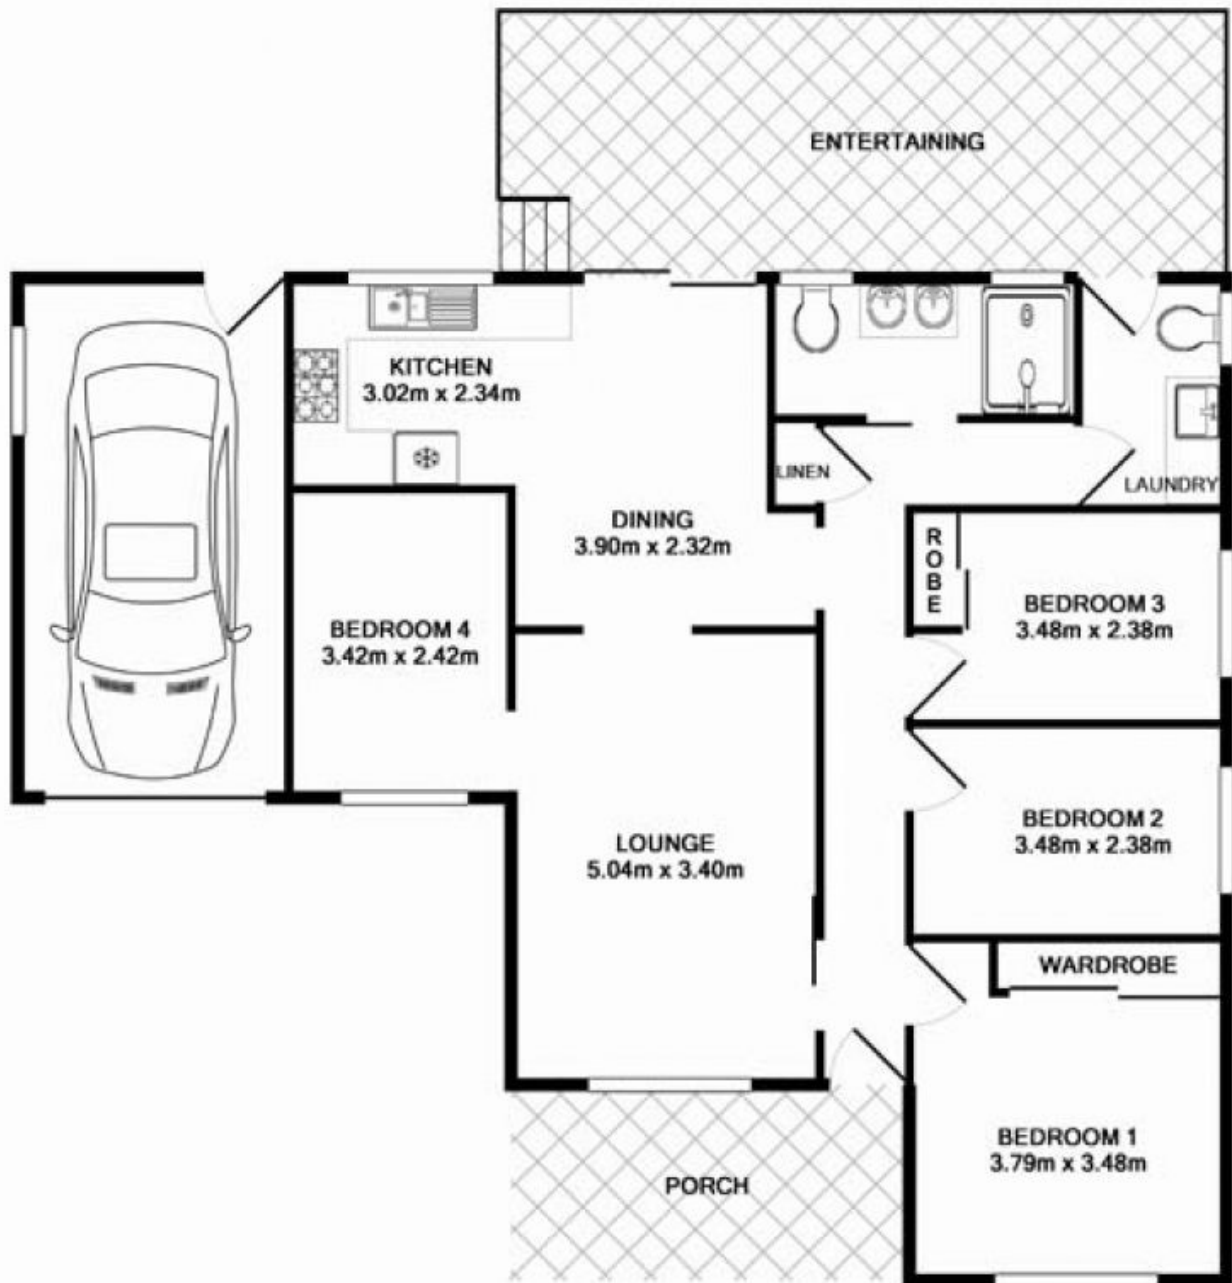

43 Donalbain Circuit Rosemeadow, NSW

4 

1 

2 

SOLD BY ANTHONY BEKIARIS - \$508,000

Price:

Offers above \$480,000

**Stone Real Estate -
Head Office**

Measurements are approximate. Not to Scale. For illustrative purposes only.