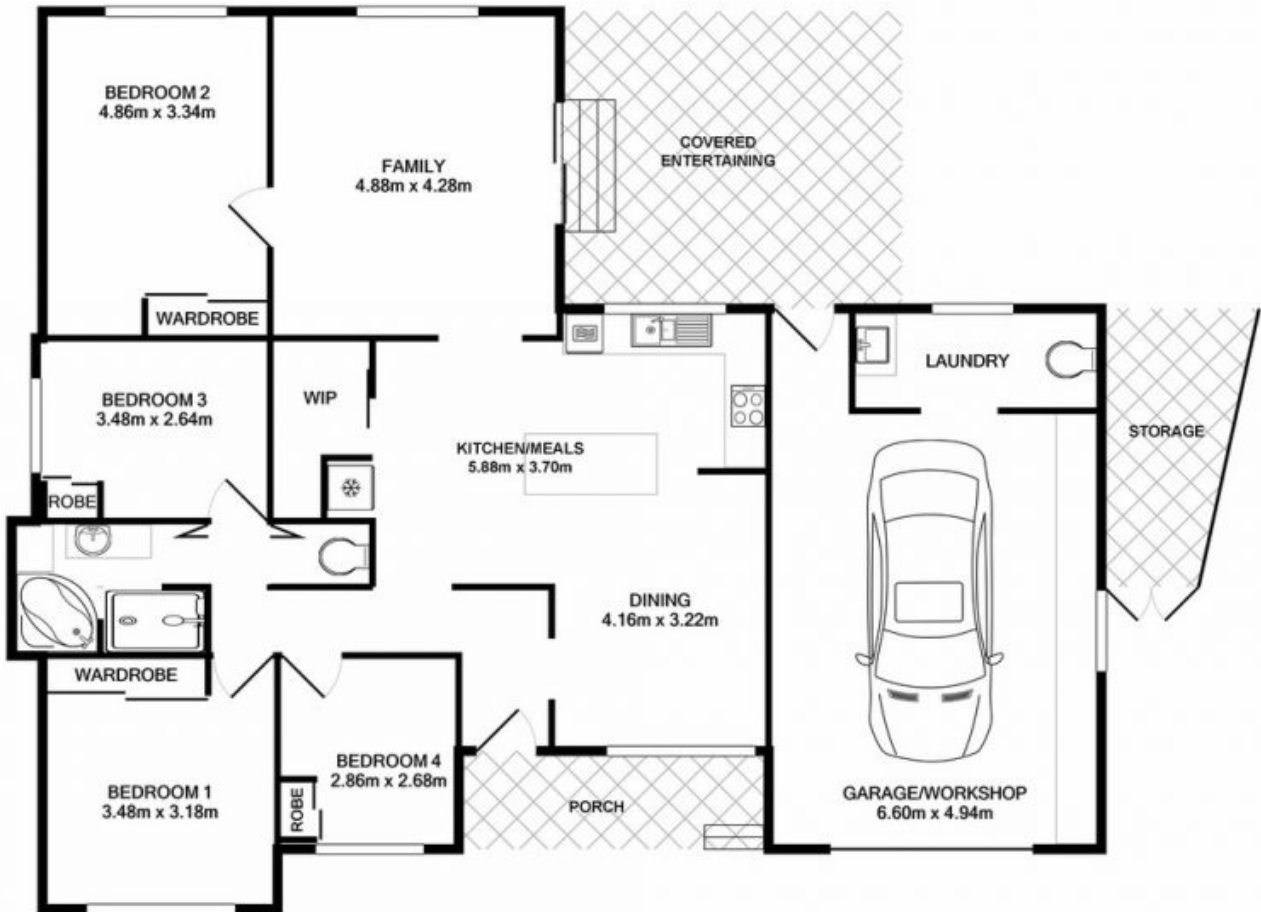

34 Parma Crescent St Helens Park, NSW

Sold By Anthony Bekiaris \$600,000!

Price:

\$590,000 - \$630,000

A Stunning Family Residence of Style, Space & Quality

Stone Real Estate -

Head Office

Measurements are approximate. Not to scale. Illustrative purposes only