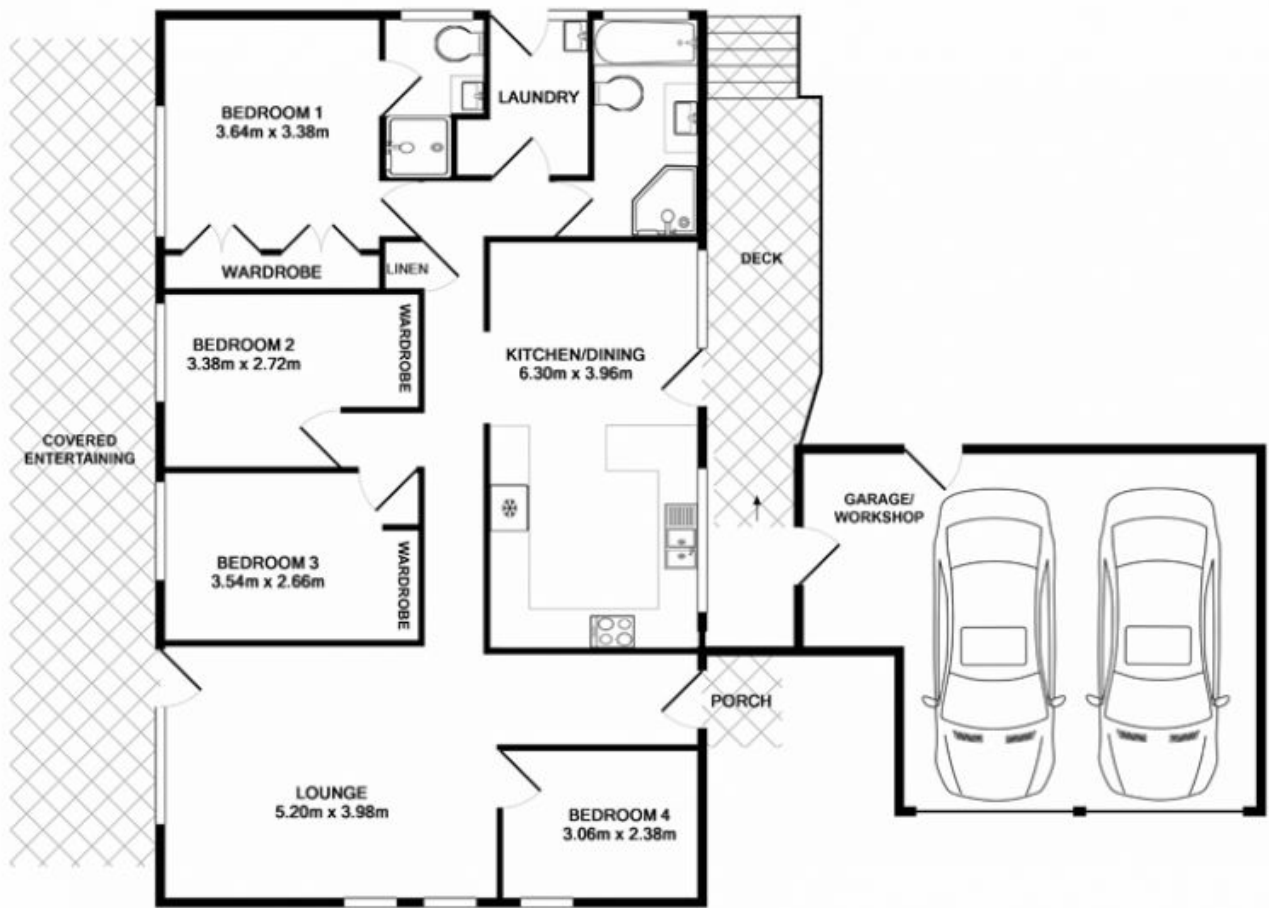

30 Georgiana Crescent Ambarvale, NSW

4  2  4 

Made for Entertaining, Stunning Family Home Offers  
Luxurious Living & Sun Drenched Level Gardens

Price: \$590,000 - \$640,000

Stone Real Estate -  
Head Office

Measurements are approximate. Not to scale. Illustrative purposes only