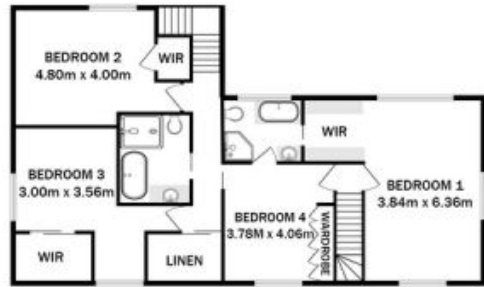

165 Macquariedale Road Appin, NSW

4 

3 

12 

**SOLD AT AUCTION BY RUSSELL WYER & MICHELLE BALABKA**

Price:

AUCTION

- \* Bring your saw, hammer, paintbrush and a little imagination
- \* Outstanding opportunity for tradies or home renovators to redecorate and capitalise on this charming Country Retreat
- \* Expansive sized cedar clad home with full length wrap around verandahs
- \* 4 x oversized attic style bedrooms feature exposed beams and dormer style windows
- \* Two modern upstairs bathrooms including ensuite service the two bedrooms with a third bathroom available off the downstairs laundry
- \* Three separate downstairs living spaces are in the process of being re-organised and feature hardwood flooring, cedar doors which provides several access points to the rambling outdoors
- \* The kitchen is partially complete, the family room boasts a combustion fire for those cold winter nights
- \* Outdoor entertaining will be enjoyed on the extended rear verandah all year round
- \* Your urgent attention and action is highly recommended...

**Russell Wyer**

0414 867 707

GROUND FLOOR

1ST FLOOR

Measurements are approximate. Not to scale. Illustrative purposes only