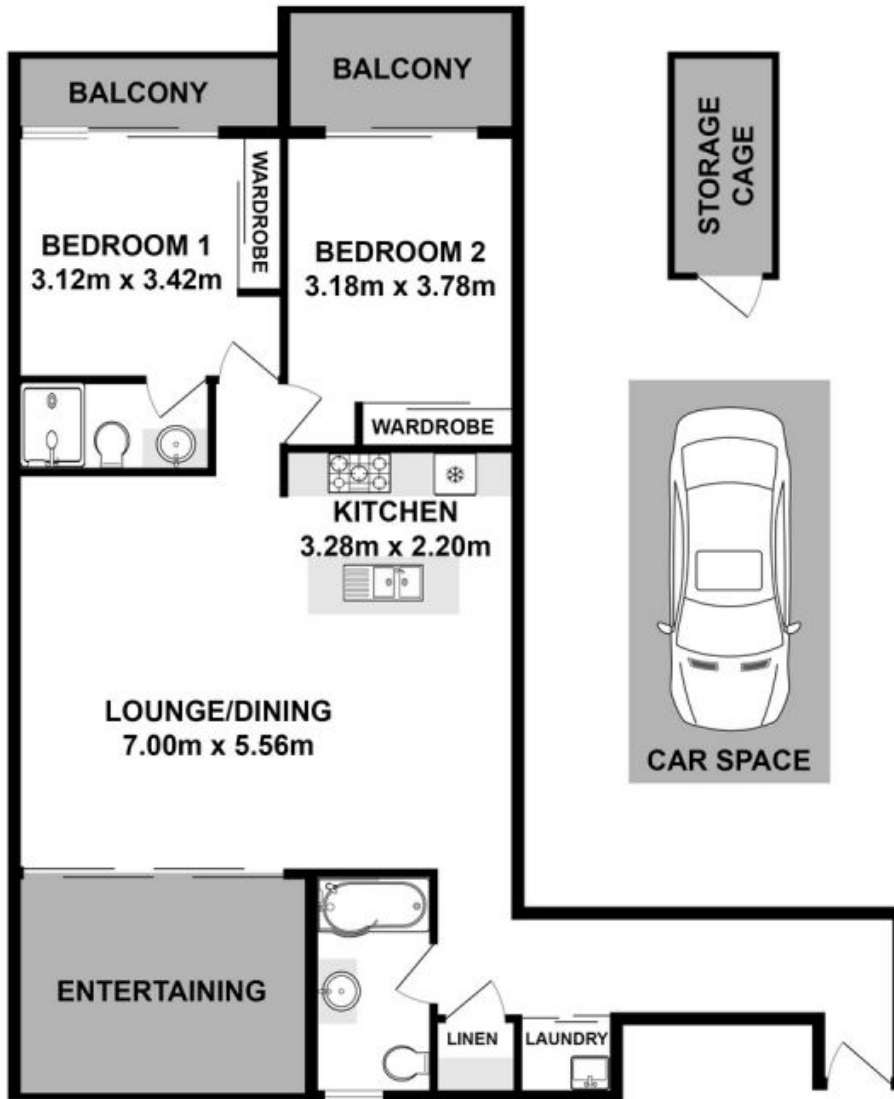

48/47 Stowe Avenue Campbelltown, NSW

Sold By Russell Wyer & Michelle Balabka

An Apartment with Immense Appeal

Price:

Contact Agent

Russell Wyer

0414 867 707

Measurements are approximate. Not to scale. Illustrative purposes only