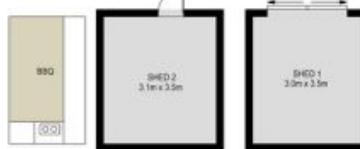

GROUND FLOOR PLAN