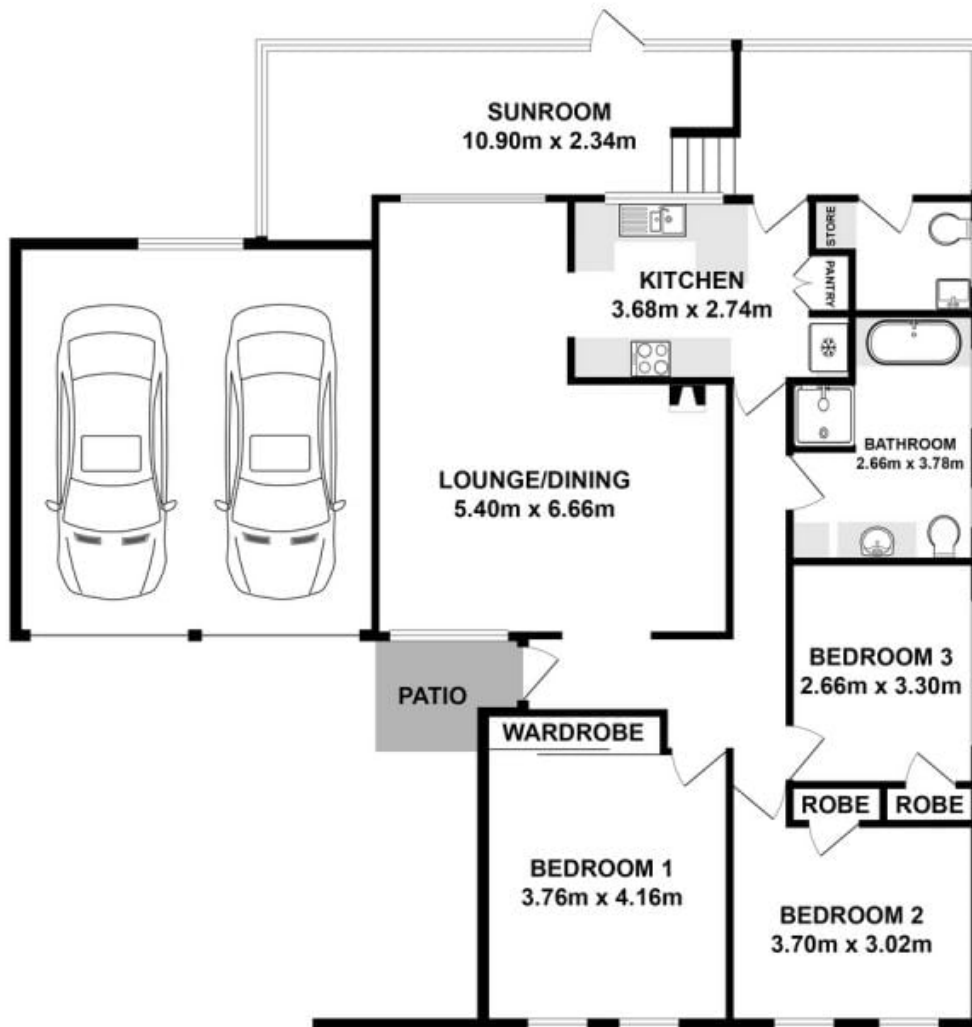

GROUND FLOOR