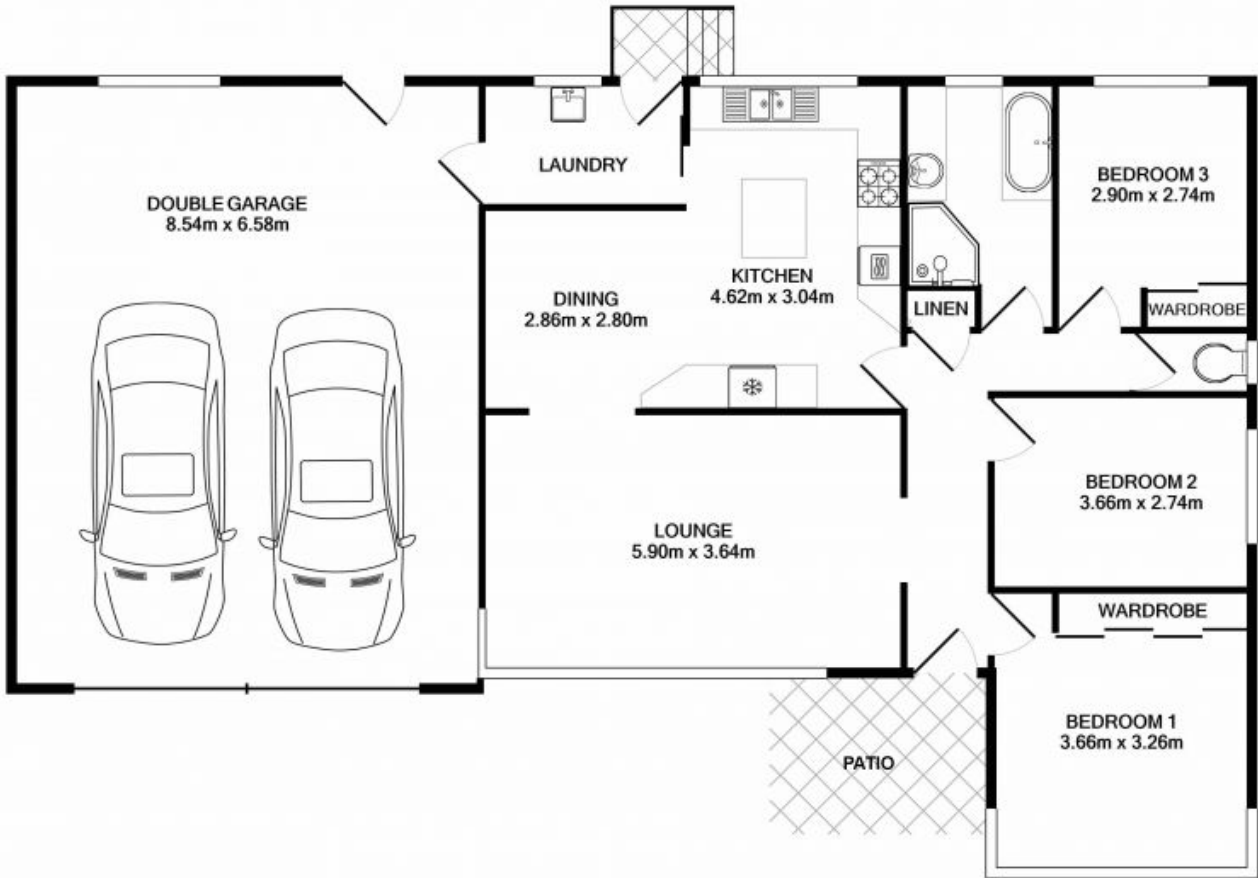

32 Athel Tree Crescent BRADBURY, NSW

3  1  2 

Sold by Anthony Bekiaris - \$600,000!

Price: \$580,000 - \$610,000

A Stunning Family Residence of Style, Space & Quality

**Stone Real Estate -
Head Office**

Measurements are approximate. Not to scale. Illustrative purposes only