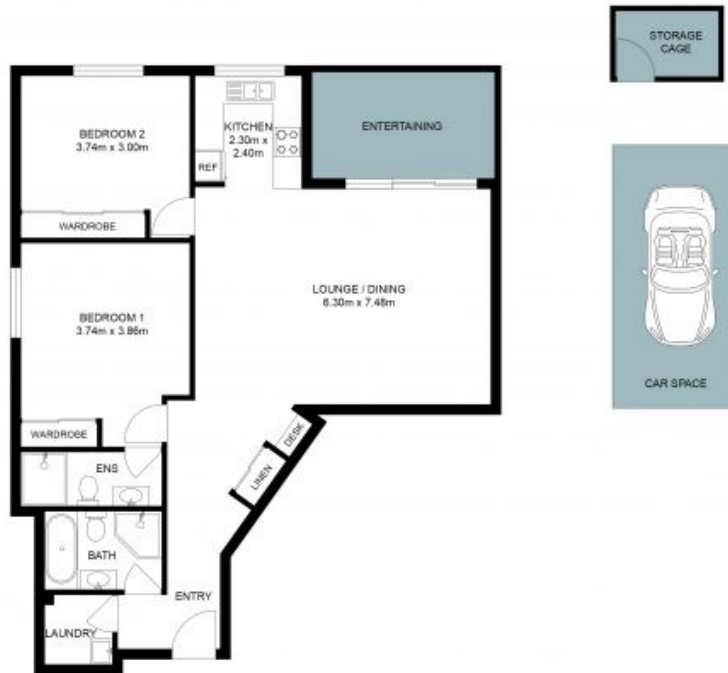

7/47 Santana Road,
Campbelltown

Floor Plan

The Floor plan is not to scale; measurements are indicative and in metres. Plans should not be relied on. Interested parties should make and rely on their own enquiries. All other information provided has been collected from reliable sources but cannot be guaranteed for accuracy.