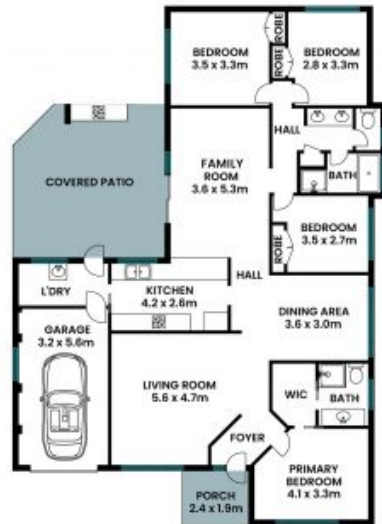

16 Sir Joseph Banks Drive Bateau Bay, NSW

4 2 2

Superb Single Level Living, Conveniently Located

Located just a 5 minute drive from Bateau Bay beach, this spacious single level home will impress those looking for low maintenance living but don't want to compromise on space. With three living areas to choose from, the home creates an immediate sense of relaxed comfort for the whole family to enjoy. An easy care floor plan that boasts spacious bedrooms and effortlessly flows to the impressive outdoor entertaining area and inground pool where you can entertain family and friends all year round.

Price: \$1,030,000

Shanti Santhou
0437787221

16 Sir Joseph Banks Drive,
Bateau Bay

Residence

Site Plan

Internal Area: 162sqm

PLEASE NOTE: These Floor Plan + Site Plans have been generated for marketing purposes and are to be used as a guide only. While all care is taken, no guarantee can be given in respect of accuracy, sizes and dimensions are approximate, actual may vary.