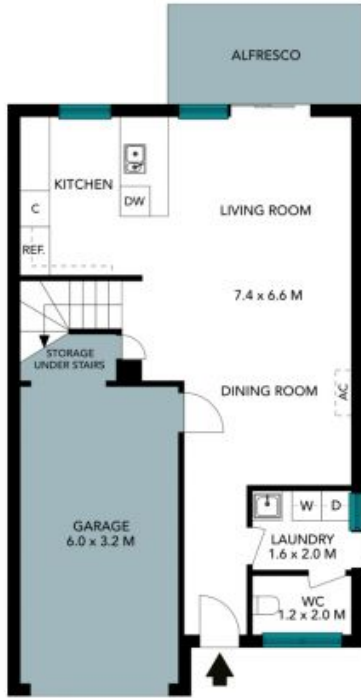

55/1 Tilbury Rise
Upper Coomera

GROUND FLOOR